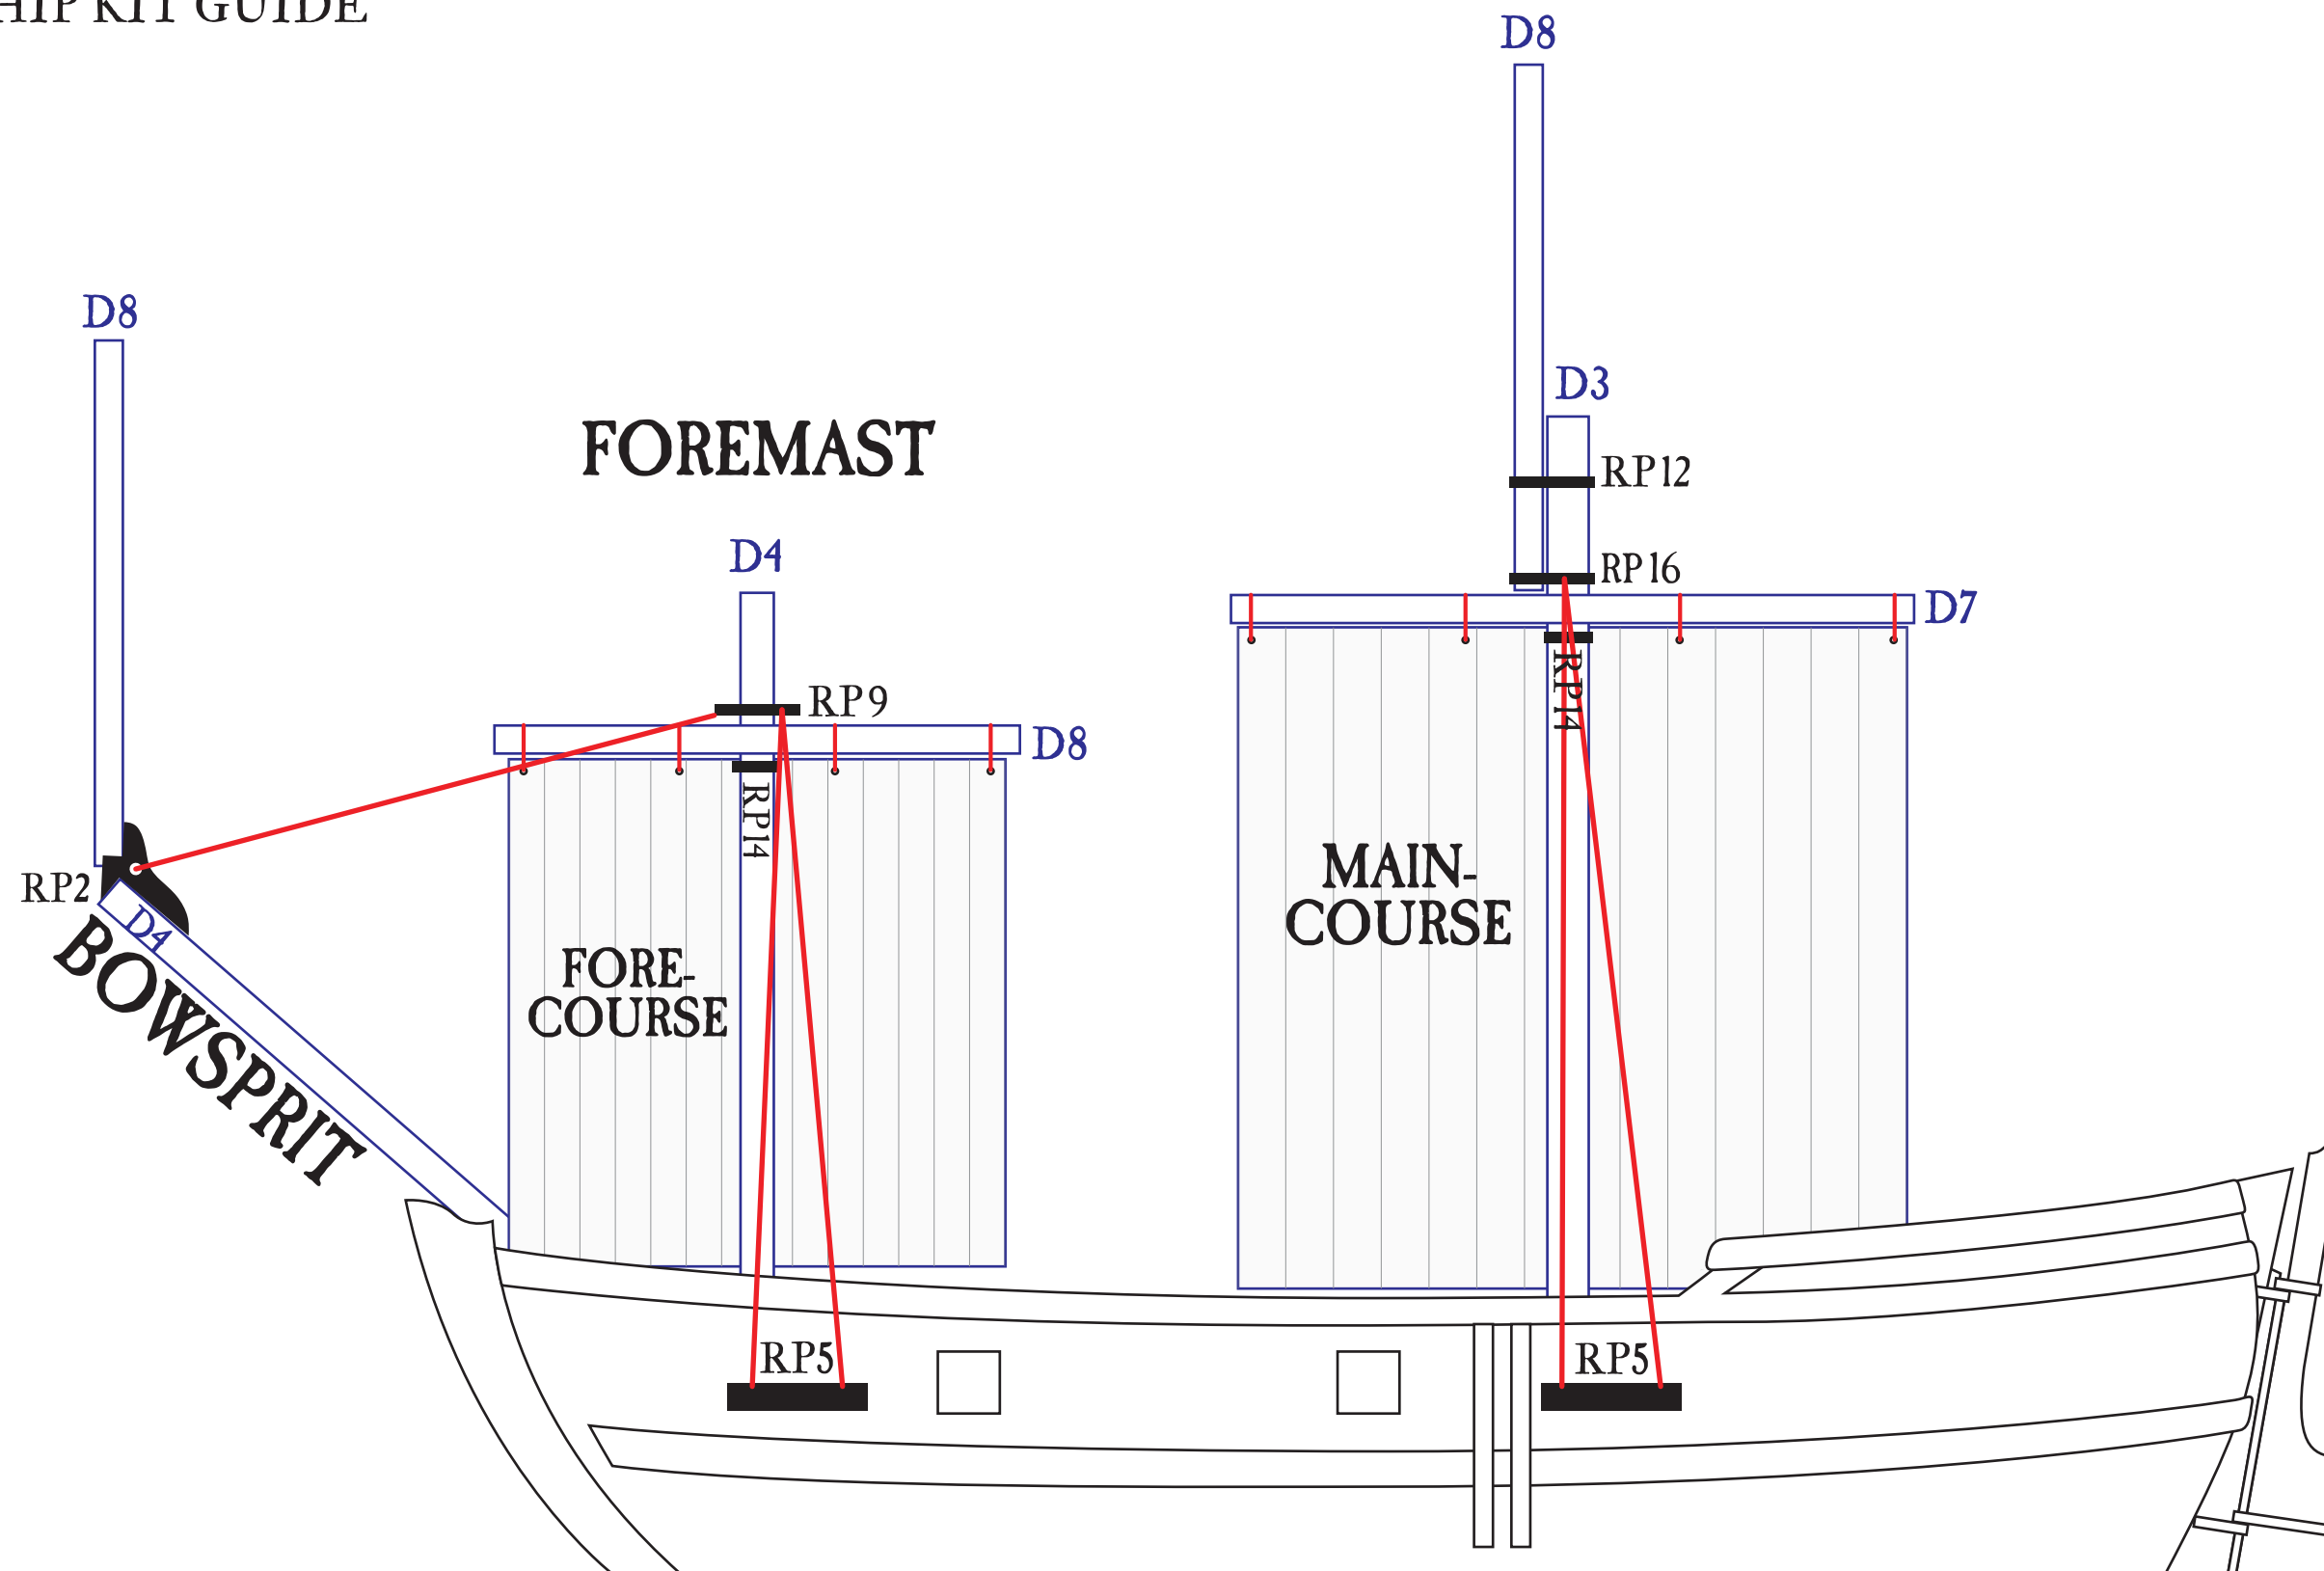

BARK

SHIP KIT GUIDE

MAINMAST

RIGGING PARTS QTY.

Image	Part ID	Quantity
	RP2	1
	RP5	4
	RP9	1
	RP16	1
	RP12	1
	RP14	2

— STRING ■ RIGGING PART □ DOWEL PART

1

D3

○ 0.24 in

6 in

2

D4

○ 0.19 in

5 in

1

D7

○ 0.16 in

4 in

3

D8

○ 0.16 in

3 in