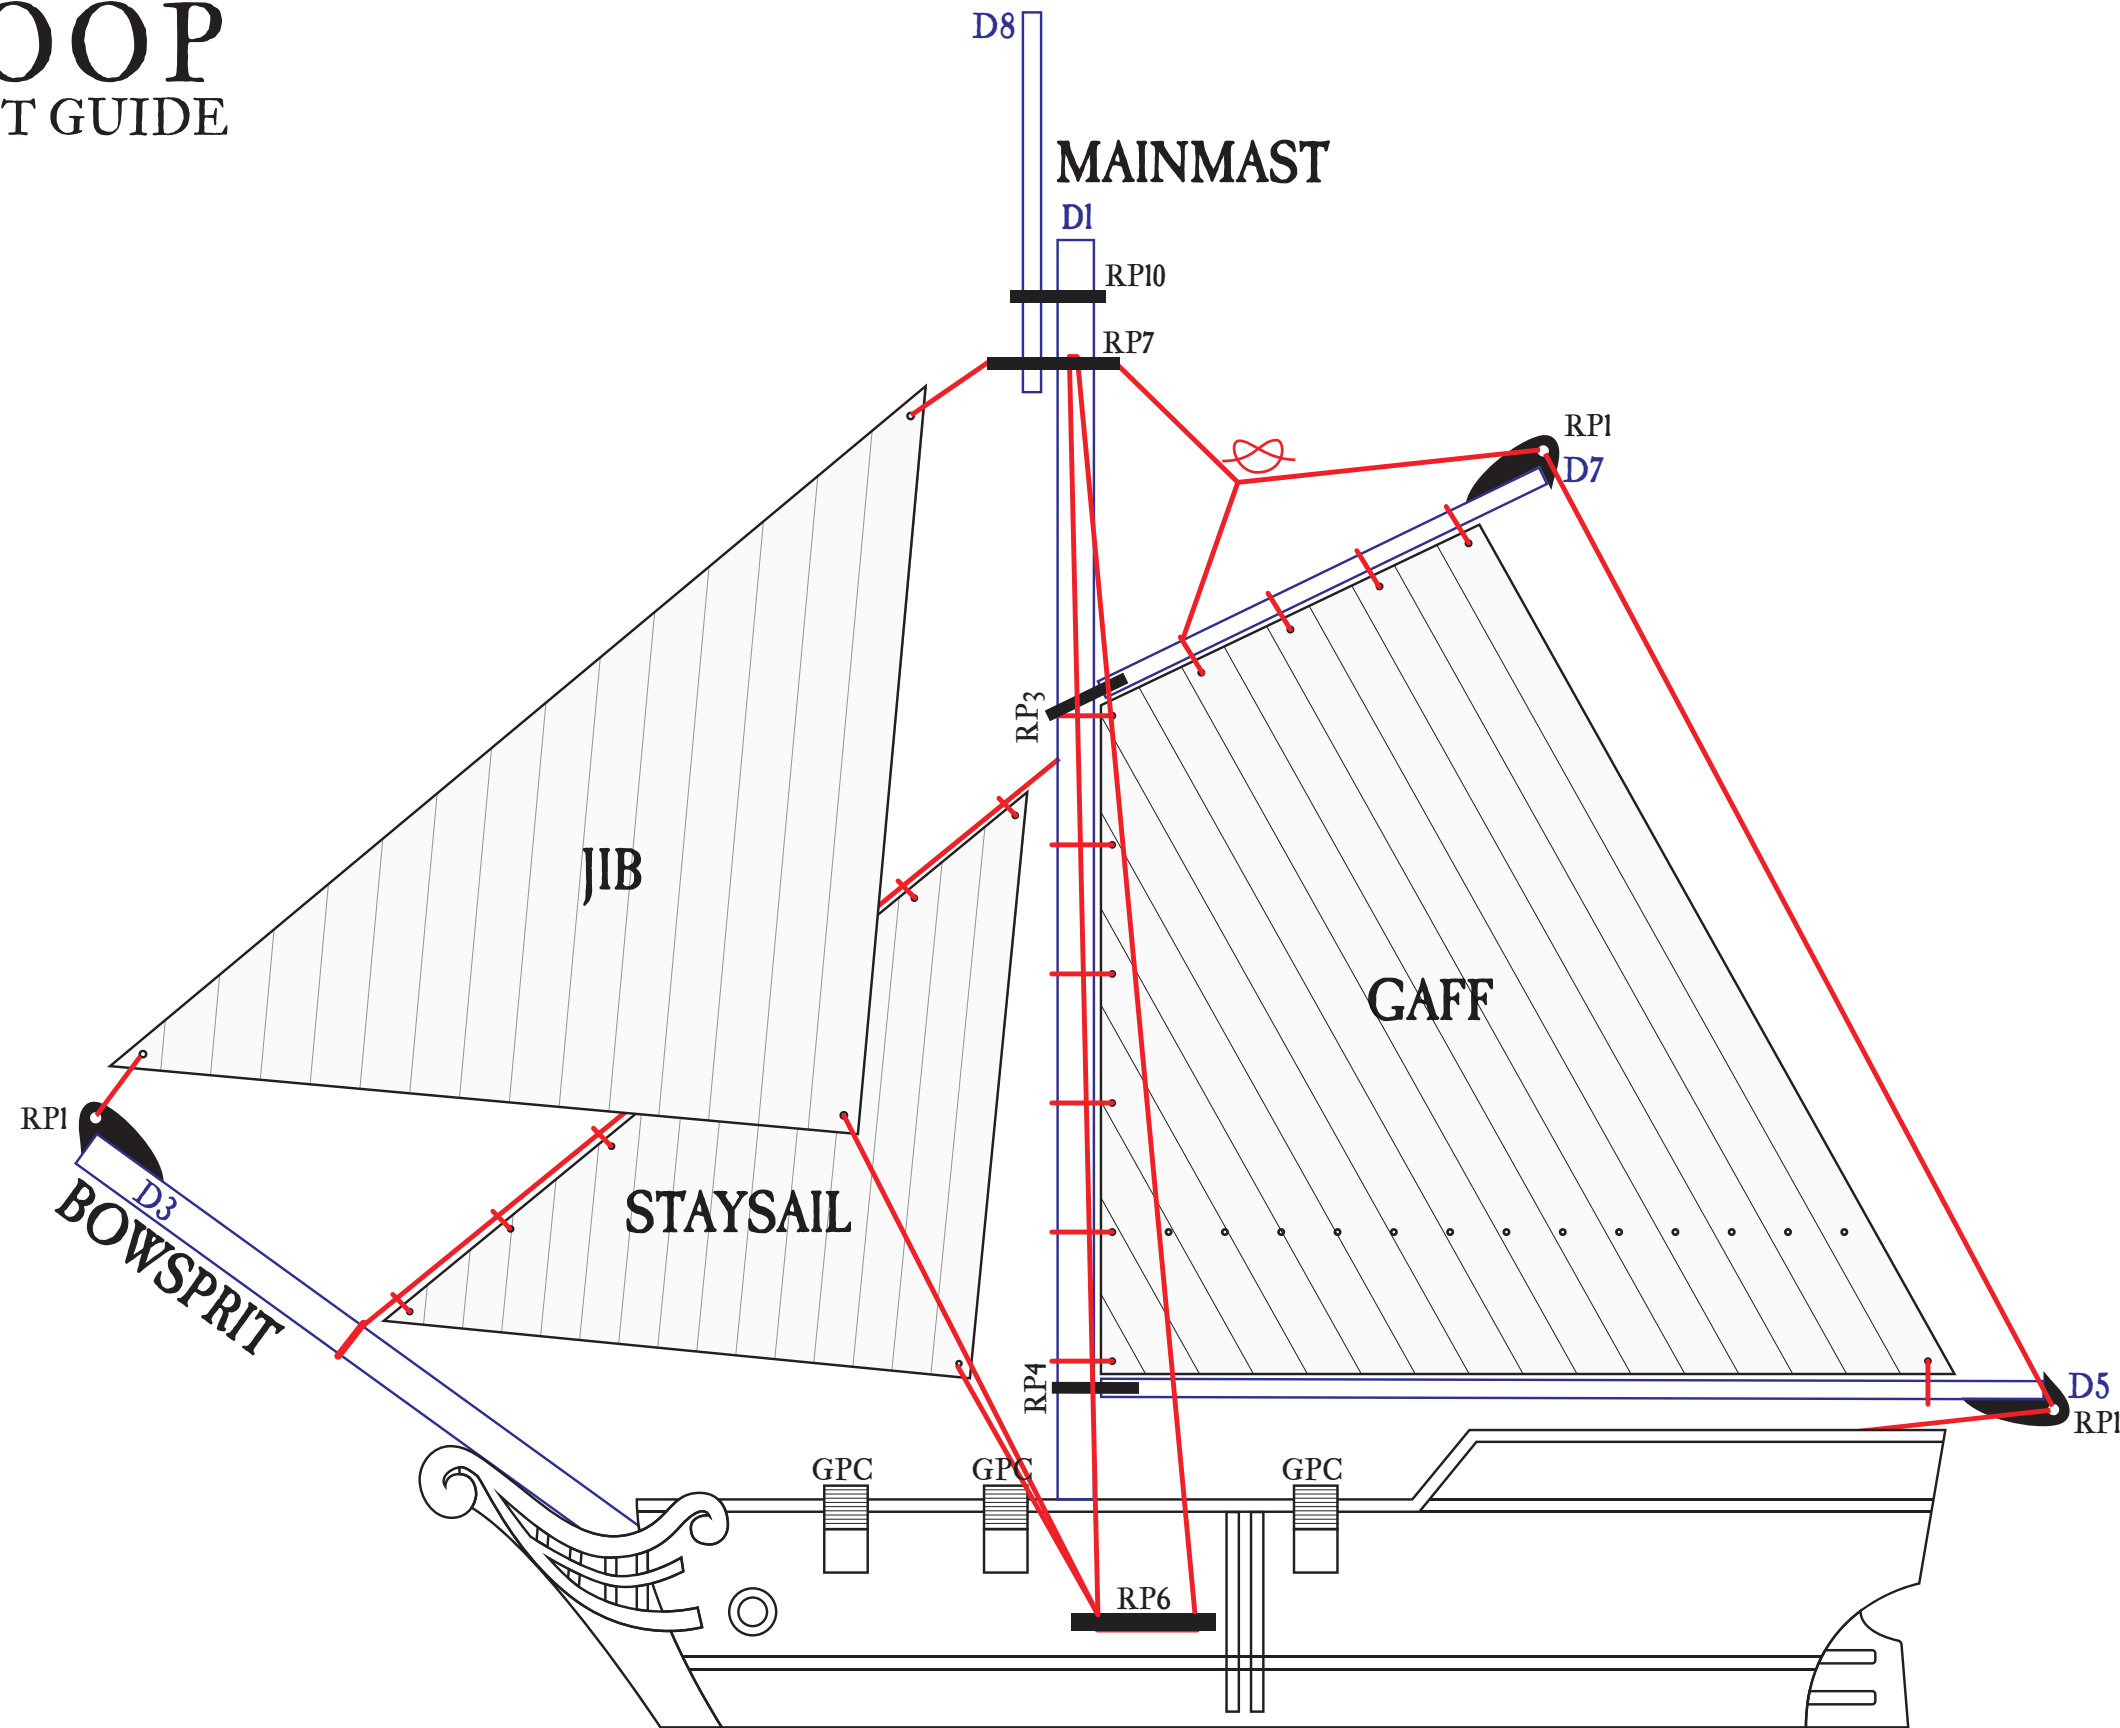

SLOOP

SHIP KIT GUIDE

 KNOT
  STRING
  GUN PORT COVER
  RIGGING PART
  DOWEL PART

RIGGING PARTS

| | | QTY. |
|---|------|------|
|  | RP1 | 3 |
|  | RP3 | 1 |
|  | RP4 | 2 |
|  | RP6 | 2 |
|  | RP7 | 1 |
|  | RP10 | 1 |
|  | GPC | 6 |

1
D1

○ 0.24 in

11 in

1
D3

○ 0.24 in

6 in

1
D5

○ 0.16 in

7.9 in

1
D7

○ 0.16 in

3.9 in

1
D8

○ 0.16 in

2.9 in