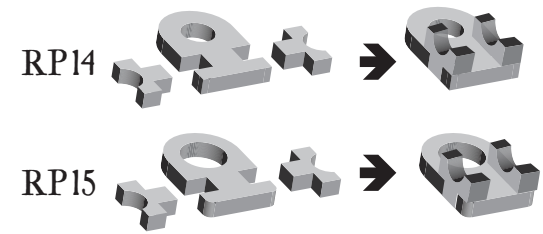

BRIGANTINE

SHIP KIT GUIDE

RP14 & RP15 ASSEMBLY

RIGGING PARTS

QTY.

	RP1	3
	RP3	1
	RP4	2
	RP6	4
	RP7	1
	RP8	1
	RP10	1
	RP11	1
	RP12	2
	RP14	1
	RP15	2
	GPC	8

KNOT
 STRING
 GUN PORT COVER
 RIGGING PART
 DOWEL PART