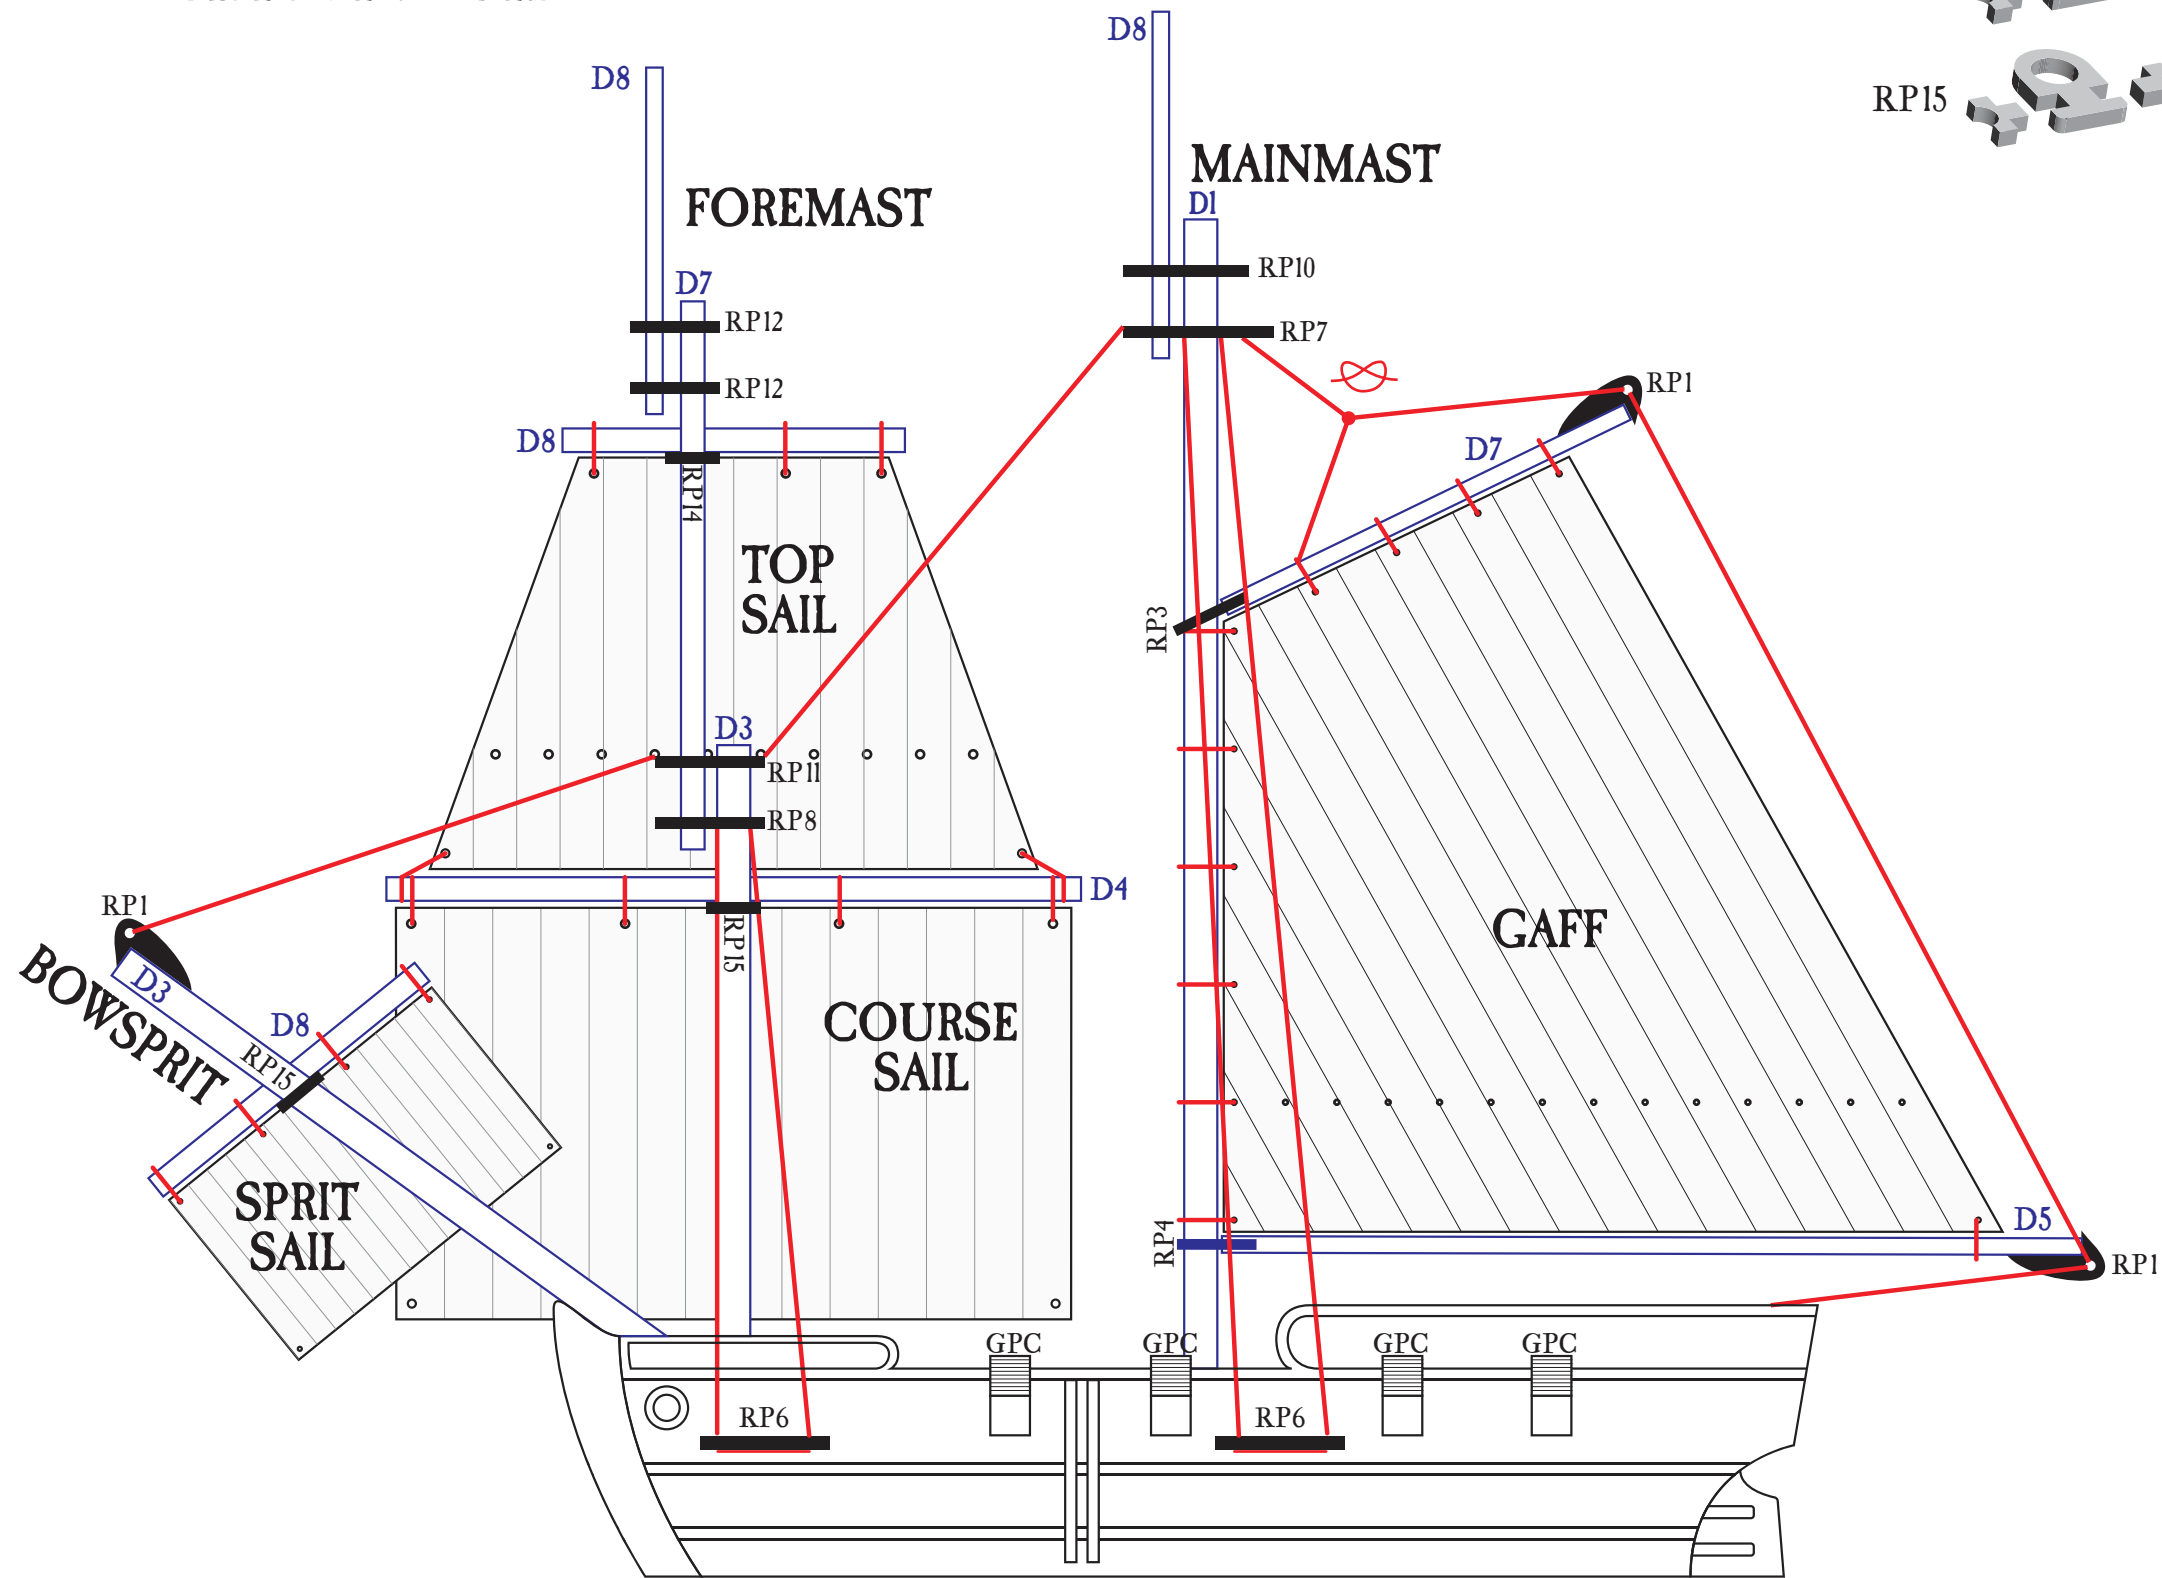

BRIGANTINE

SHIP KIT GUIDE

RP14 & RP15 ASSEMBLY

RIGGING PARTS

QTY.

	RP1	3
	RP3	1
	RP4	2
	RP6	4
	RP7	1
	RP8	1
	RP10	1
	RP11	1
	RP12	2
	RP14	1
	RP15	2
	GPC	8

KNOT
 STRING
 GUN PORT COVER
 RIGGING PART
 DOWEL PART

BRIGANTINE

SHIP KIT GUIDE

Dowels