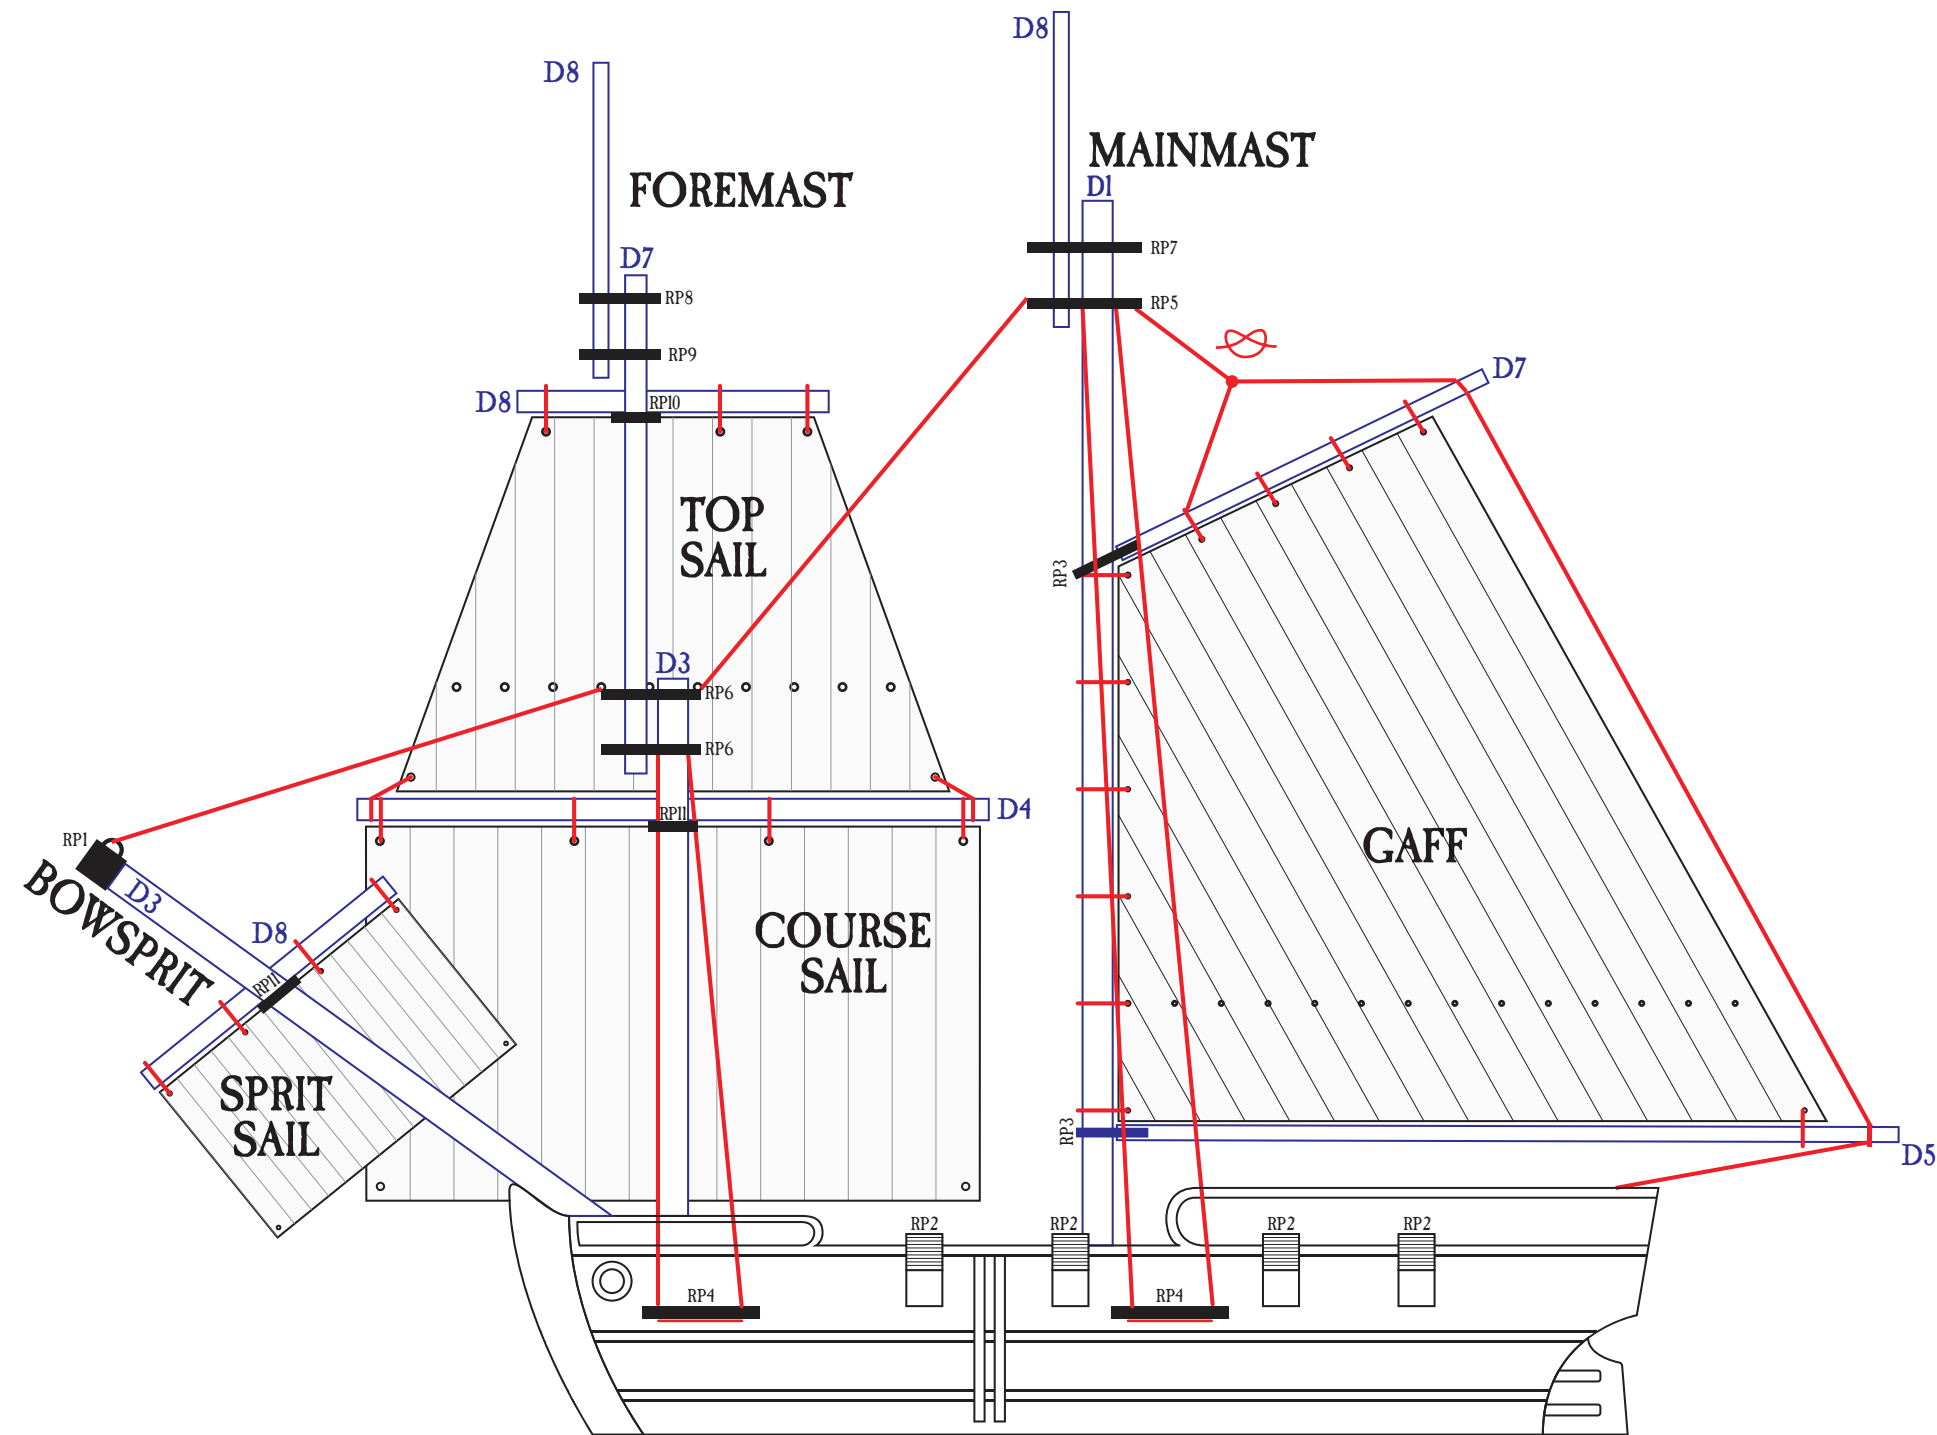

BRIGANTINE

SHIP KIT GUIDE

RIGGING PARTS QTY.

	RP1	1
	RP2	8
	RP3	2
	RP4	4
	RP5	1
	RP6	2
	RP7	1
	RP8	1
	RP9	1
	RP10	1
	RP11	2

BRIGANTINE

SHIP KIT GUIDE

Dowels