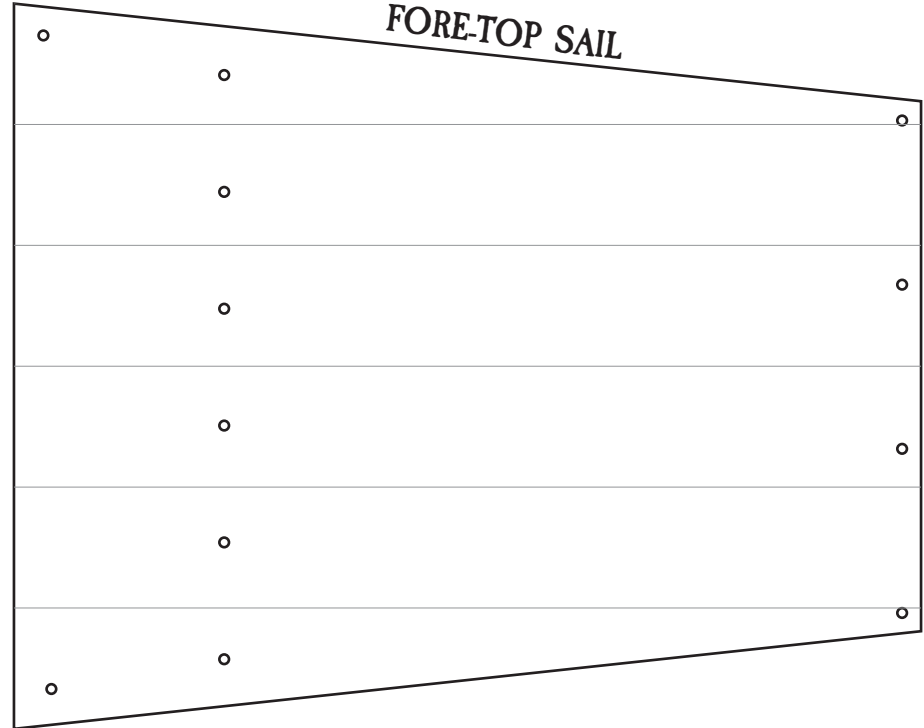

FORE-TOP SAIL

FORE-COURSE SAIL

SPRIT SAIL

LIGHT FRIGATE SAIL CUT-OUT

FORE-COURSE SAIL

FORE-TOP SAIL

SPRIT SAIL

LIGHT FRIGATE SAIL CUT-OUT

LIGHT FRIGATE SAIL CUT-OUT

MAIN-COURSE SAIL

LIGHT FRIGATE
SAIL CUT-OUT

LIGHT FRIGATE SAIL CUT-OUT

LIGHT FRIGATE SAIL CUT-OUT

Print Lateen's front and back pages with the double sided settings from your printer.