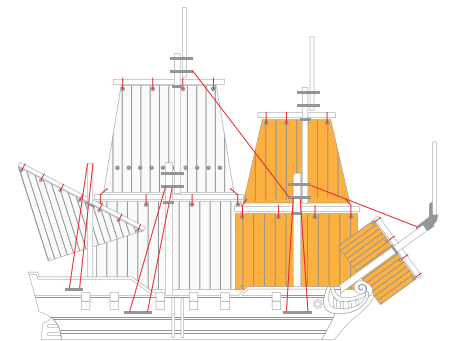

LIGHT FRIGATE

SHIP KIT GUIDE

☎ KNOT
 — STRING
 GUN PORT COVER
 RIGGING PART

RIGGING PARTS

QTY.

	RP15	1
	RP2	14
	RP4	4
	RP12	2
	RP6	3
	RP8	2
	RP9	2
	RP13	1
	RP10	2
	RP11	3
	RP14	1
	RP16	1

Blood & Plunder

FIRELOCKGAMES.COM

FORE-TOP SAIL

FORE-COURSE SAIL

SPRIT SAIL

LIGHT FRIGATE SAIL CUT-OUT

FORE-COURSE SAIL

FORE-TOP SAIL

SPRIT SAIL

LIGHT FRIGATE SAIL CUT-OUT

LIGHT FRIGATE SAIL CUT-OUT

MAIN-COURSE SAIL

LIGHT FRIGATE
SAIL CUT-OUT

LIGHT FRIGATE SAIL CUT-OUT

LIGHT FRIGATE SAIL CUT-OUT

Print Lateen's front and back pages with the double sided settings from your printer.