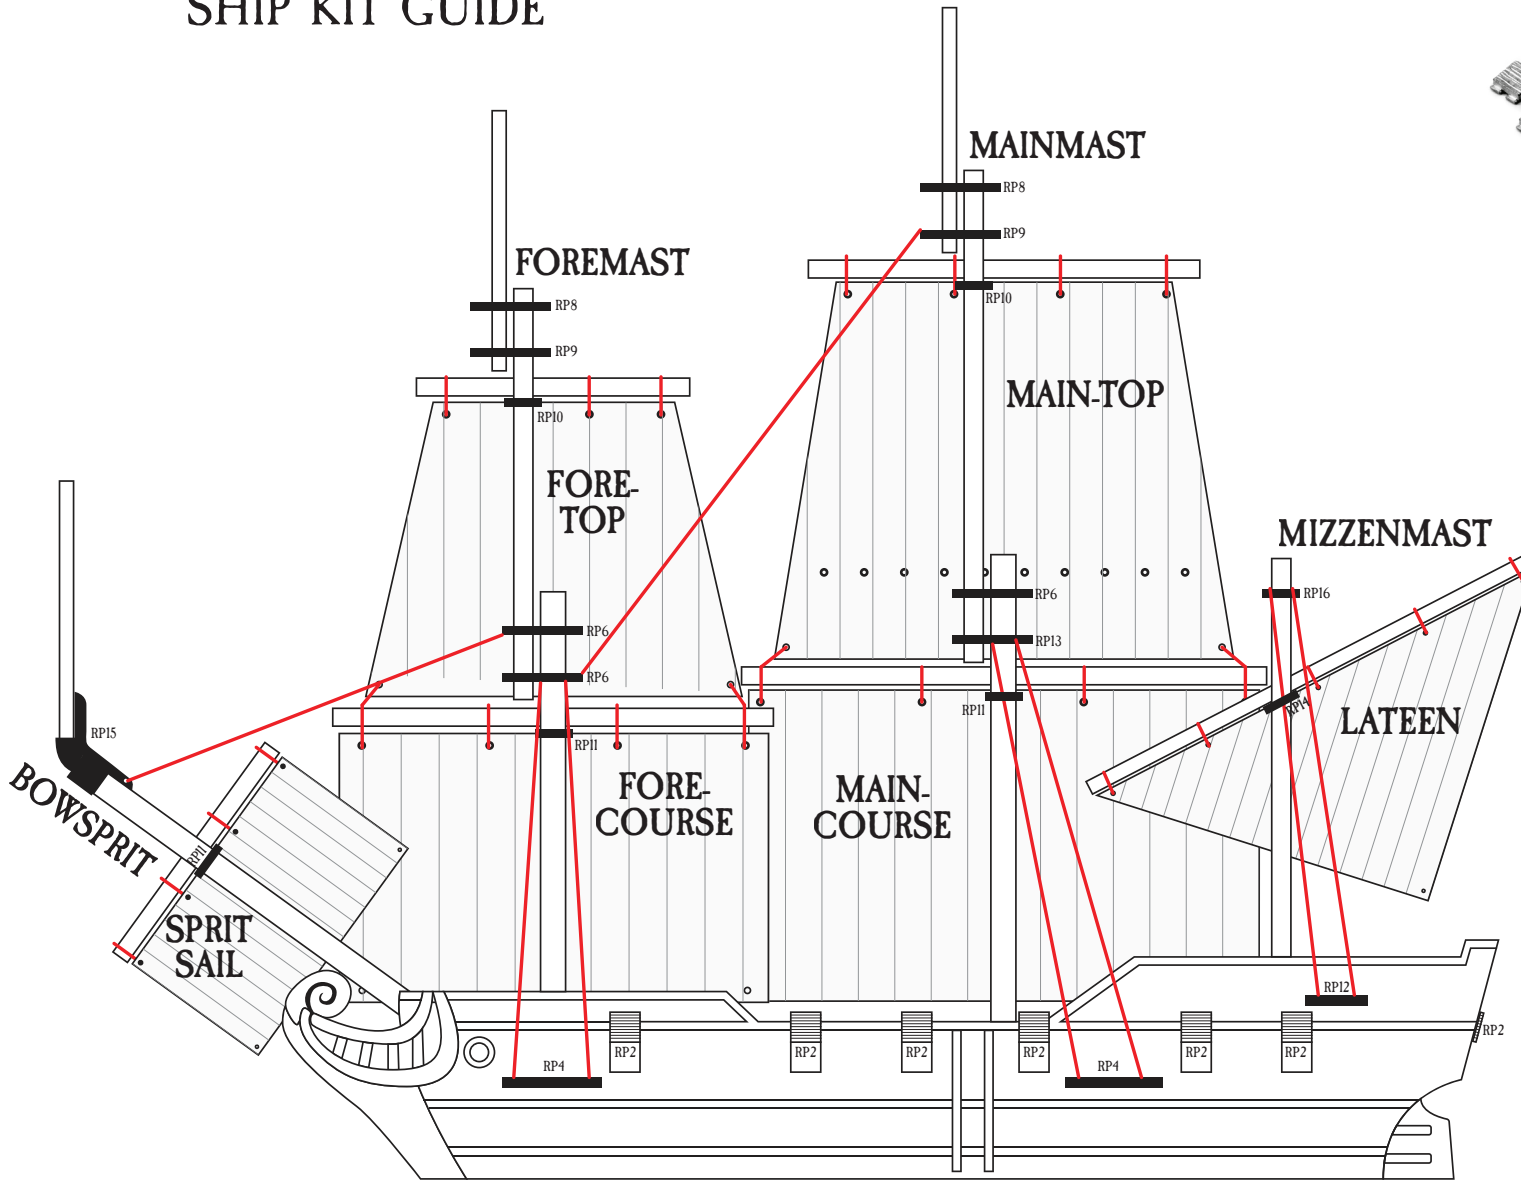

LIGHT FRIGATE

SHIP KIT GUIDE

☎ KNOT
 — STRING
 GUN PORT COVER
 RIGGING PART

RIGGING PARTS

QTY.

	RP15	1
	RP2	14
	RP4	4
	RP12	2
	RP6	3
	RP8	2
	RP9	2
	RP13	1
	RP10	2
	RP11	3
	RP14	1
	RP16	1

Blood & Plunder

FIRELOCKGAMES.COM

FORE-TOP SAIL

FORE-COURSE SAIL

SPRIT SAIL

LIGHT FRIGATE SAIL CUT-OUT

FORE-COURSE SAIL

FORE-TOP SAIL

SPRIT SAIL

LIGHT FRIGATE SAIL CUT-OUT

LIGHT FRIGATE SAIL CUT-OUT

MAIN-COURSE SAIL

LIGHT FRIGATE
SAIL CUT-OUT

LIGHT FRIGATE SAIL CUT-OUT

LIGHT FRIGATE SAIL CUT-OUT

Print Lateen's front and back pages with the double sided settings from your printer.