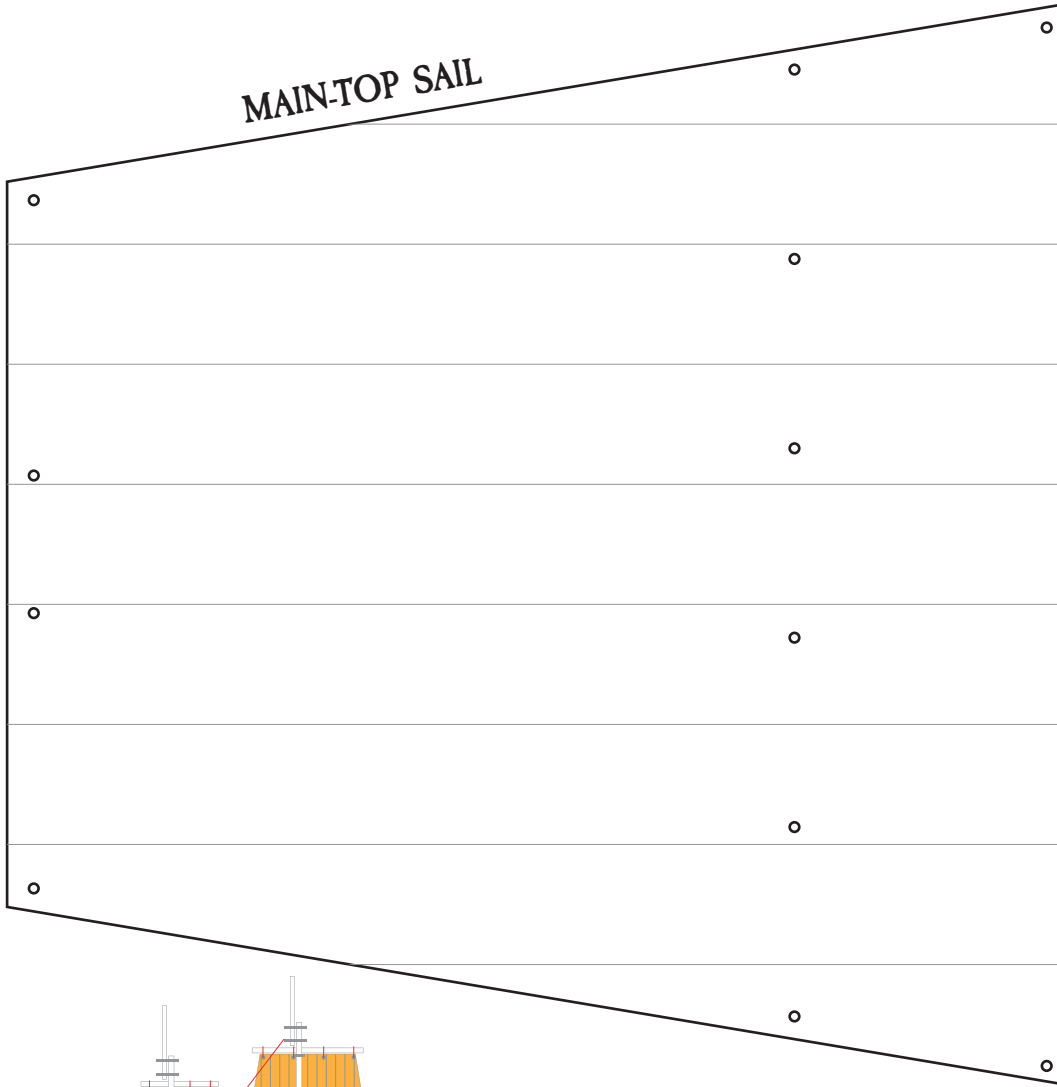

FORE-TOP SAIL

FORE-COURSE SAIL

SPRIT SAIL

LIGHT FRIGATE SAIL CUT-OUT

FORE-COURSE SAIL

FORE-TOP SAIL

SPRIT SAIL

LIGHT FRIGATE SAIL CUT-OUT

LIGHT FRIGATE SAIL CUT-OUT

MAIN-COURSE SAIL

LIGHT FRIGATE
SAIL CUT-OUT

LIGHT FRIGATE SAIL CUT-OUT

LIGHT FRIGATE SAIL CUT-OUT

Print Lateen's front and back pages with the double sided settings from your printer.