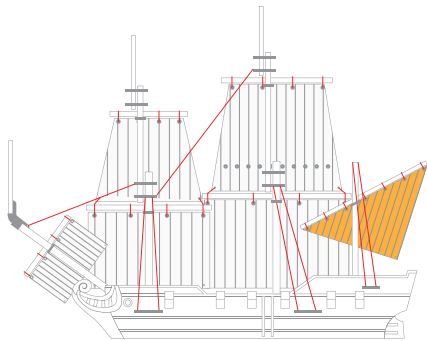

LIGHT FRIGATE

SHIP KIT GUIDE

☎ KNOT
 — STRING
 GUN PORT COVER
 RIGGING PART

RIGGING PARTS

QTY.

	RP15	1
	RP2	14
	RP4	4
	RP12	2
	RP6	3
	RP8	2
	RP9	2
	RP13	1
	RP10	2
	RP11	3
	RP14	1
	RP16	1

Blood & Plunder

FIRELOCKGAMES.COM

FORE-TOP SAIL

FORE-COURSE SAIL

SPRIT SAIL

LIGHT FRIGATE SAIL CUT-OUT

FORE-COURSE SAIL

FORE-TOP SAIL

SPRIT SAIL

LIGHT FRIGATE SAIL CUT-OUT

LIGHT FRIGATE SAIL CUT-OUT

MAIN-COURSE SAIL

LIGHT FRIGATE
SAIL CUT-OUT

LIGHT FRIGATE SAIL CUT-OUT

LIGHT FRIGATE SAIL CUT-OUT

Print Lateen's front and back pages with the double sided settings from your printer.