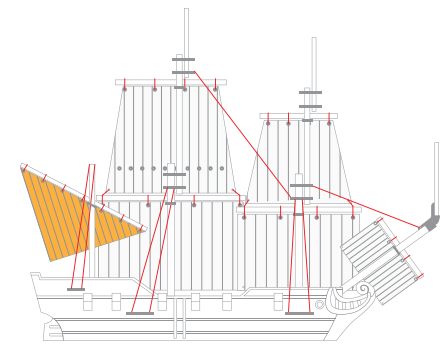

LIGHT FRIGATE

SHIP KIT GUIDE

☎ KNOT
 — STRING
 GUN PORT COVER
 RIGGING PART

RIGGING PARTS

QTY.

	RP15	1
	RP2	14
	RP4	4
	RP12	2
	RP6	3
	RP8	2
	RP9	2
	RP13	1
	RP10	2
	RP11	3
	RP14	1
	RP16	1

Blood & Plunder

FIRELOCKGAMES.COM

FORE-TOP SAIL

FORE-COURSE SAIL

SPRIT SAIL

LIGHT FRIGATE SAIL CUT-OUT

FORE-COURSE SAIL

FORE-TOP SAIL

SPRIT SAIL

LIGHT FRIGATE SAIL CUT-OUT

LIGHT FRIGATE SAIL CUT-OUT

MAIN-COURSE SAIL

LIGHT FRIGATE
SAIL CUT-OUT

LIGHT FRIGATE SAIL CUT-OUT

LIGHT FRIGATE SAIL CUT-OUT

Print Lateen's front and back pages with the double sided settings from your printer.