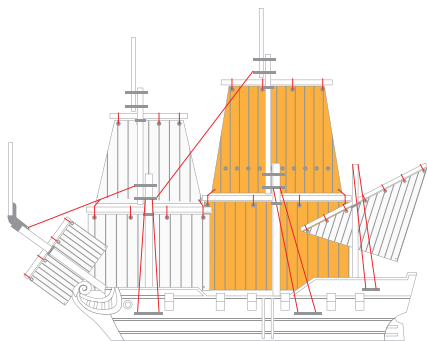

LIGHT FRIGATE

SHIP KIT GUIDE

☎ KNOT
 — STRING
 GUN PORT COVER
 RIGGING PART

RIGGING PARTS

QTY.

	RP15	1
	RP2	14
	RP4	4
	RP12	2
	RP6	3
	RP8	2
	RP9	2
	RP13	1
	RP10	2
	RP11	3
	RP14	1
	RP16	1

Blood & Plunder

FIRELOCKGAMES.COM

FORE-TOP SAIL

FORE-COURSE SAIL

SPRIT SAIL

LIGHT FRIGATE SAIL CUT-OUT

FORE-COURSE SAIL

FORE-TOP SAIL

SPRIT SAIL

LIGHT FRIGATE SAIL CUT-OUT

LIGHT FRIGATE SAIL CUT-OUT

MAIN-COURSE SAIL

LIGHT FRIGATE
SAIL CUT-OUT

LIGHT FRIGATE SAIL CUT-OUT

LIGHT FRIGATE SAIL CUT-OUT

Print Lateen's front and back pages with the double sided settings from your printer.