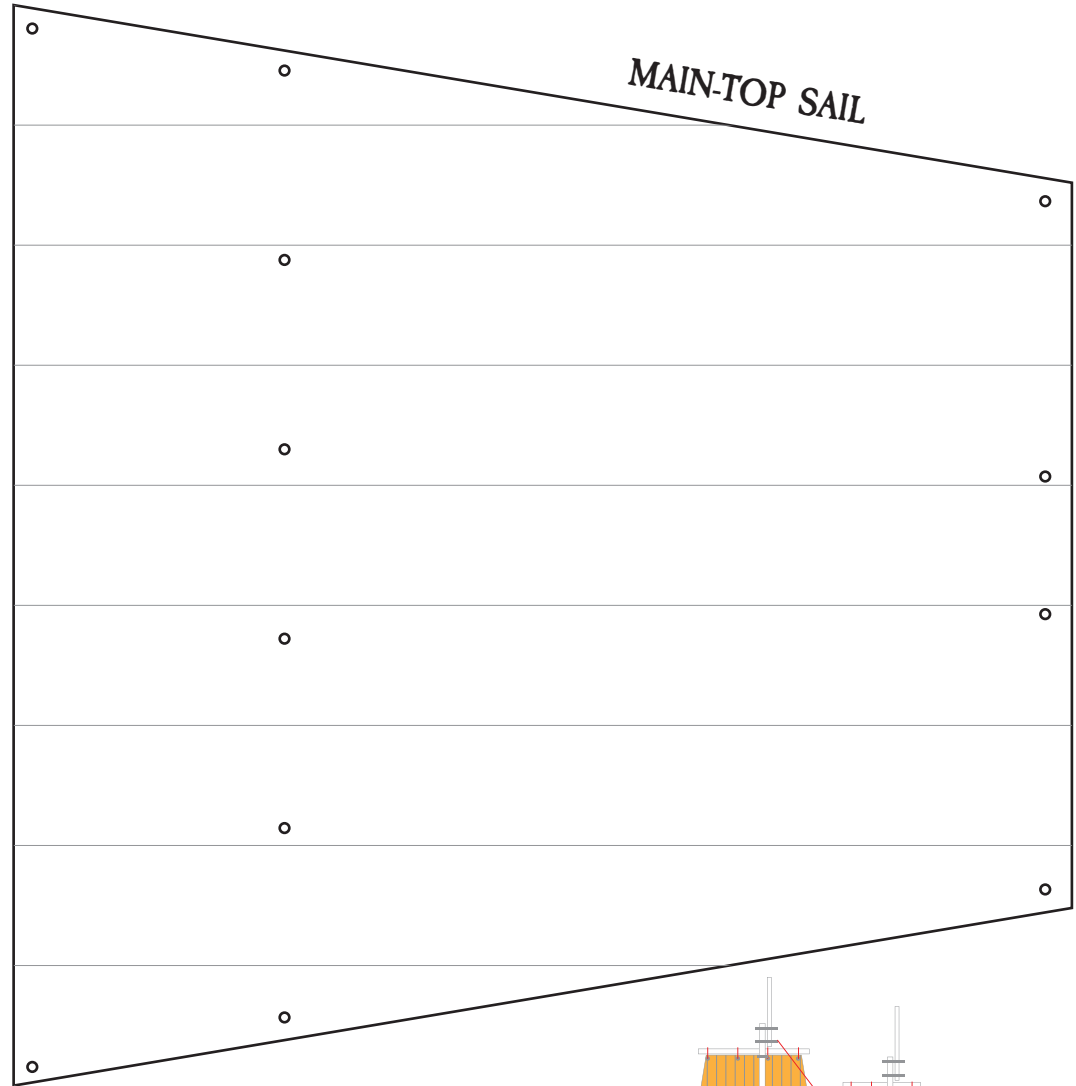

FORE-TOP SAIL

FORE-COURSE SAIL

SPRIT SAIL

LIGHT FRIGATE SAIL CUT-OUT

FORE-COURSE SAIL

FORE-TOP SAIL

SPRIT SAIL

LIGHT FRIGATE SAIL CUT-OUT

LIGHT FRIGATE SAIL CUT-OUT

MAIN-COURSE SAIL

LIGHT FRIGATE
SAIL CUT-OUT

LIGHT FRIGATE SAIL CUT-OUT

LIGHT FRIGATE SAIL CUT-OUT

Print Lateen's front and back pages with the double sided settings from your printer.