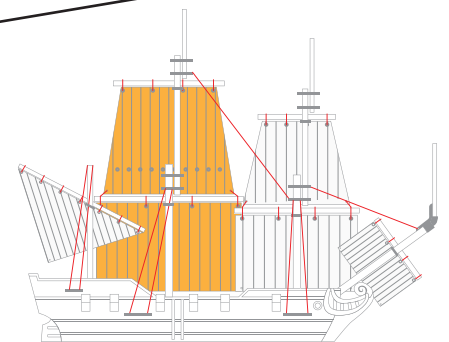

LIGHT FRIGATE

SHIP KIT GUIDE

☎ KNOT
 — STRING
 GUN PORT COVER
 RIGGING PART

RIGGING PARTS

QTY.

	RP15	1
	RP2	14
	RP4	4
	RP12	2
	RP6	3
	RP8	2
	RP9	2
	RP13	1
	RP10	2
	RP11	3
	RP14	1
	RP16	1

Blood & Plunder

FIRELOCKGAMES.COM

FORE-TOP SAIL

FORE-COURSE SAIL

SPRIT SAIL

LIGHT FRIGATE SAIL CUT-OUT

FORE-COURSE SAIL

FORE-TOP SAIL

SPRIT SAIL

LIGHT FRIGATE SAIL CUT-OUT

LIGHT FRIGATE SAIL CUT-OUT

MAIN-COURSE SAIL

LIGHT FRIGATE
SAIL CUT-OUT

LIGHT FRIGATE SAIL CUT-OUT

LIGHT FRIGATE SAIL CUT-OUT

Print Lateen's front and back pages with the double sided settings from your printer.