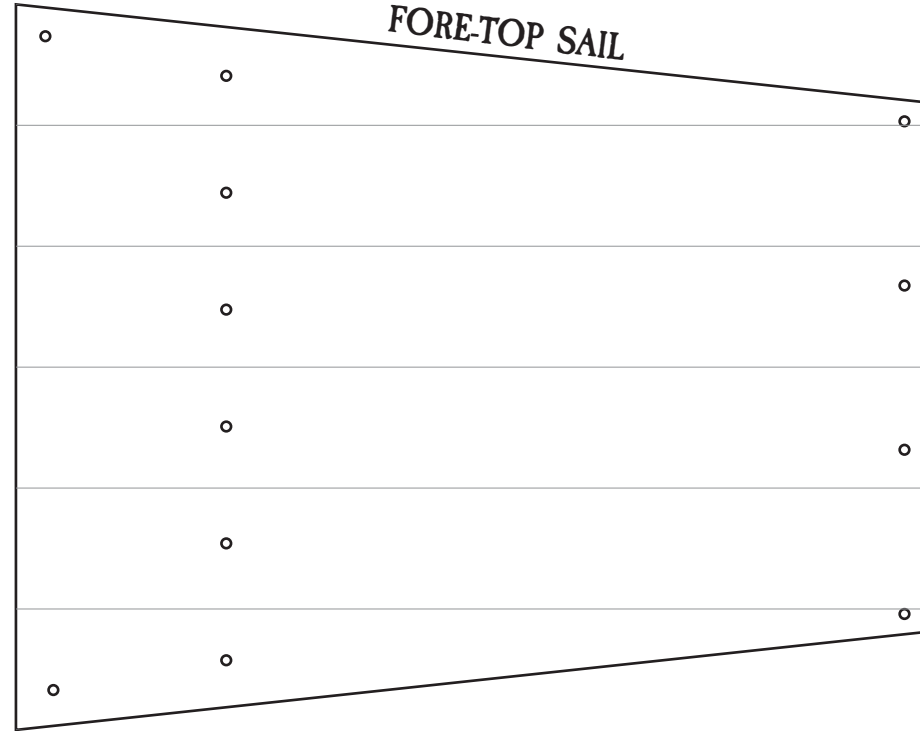

FORE-COURSE SAIL

SPRIT SAIL

LIGHT FRIGATE SAIL CUT-OUT

FORE-COURSE SAIL

FORE-TOP SAIL

SPRIT SAIL

LIGHT FRIGATE SAIL CUT-OUT

LIGHT FRIGATE SAIL CUT-OUT

MAIN-COURSE SAIL

MAIN-TOP SAIL

LIGHT FRIGATE
SAIL CUT-OUT

LIGHT FRIGATE SAIL CUT-OUT

LIGHT FRIGATE SAIL CUT-OUT

Print Lateen's front and back pages with the double sided settings from your printer.