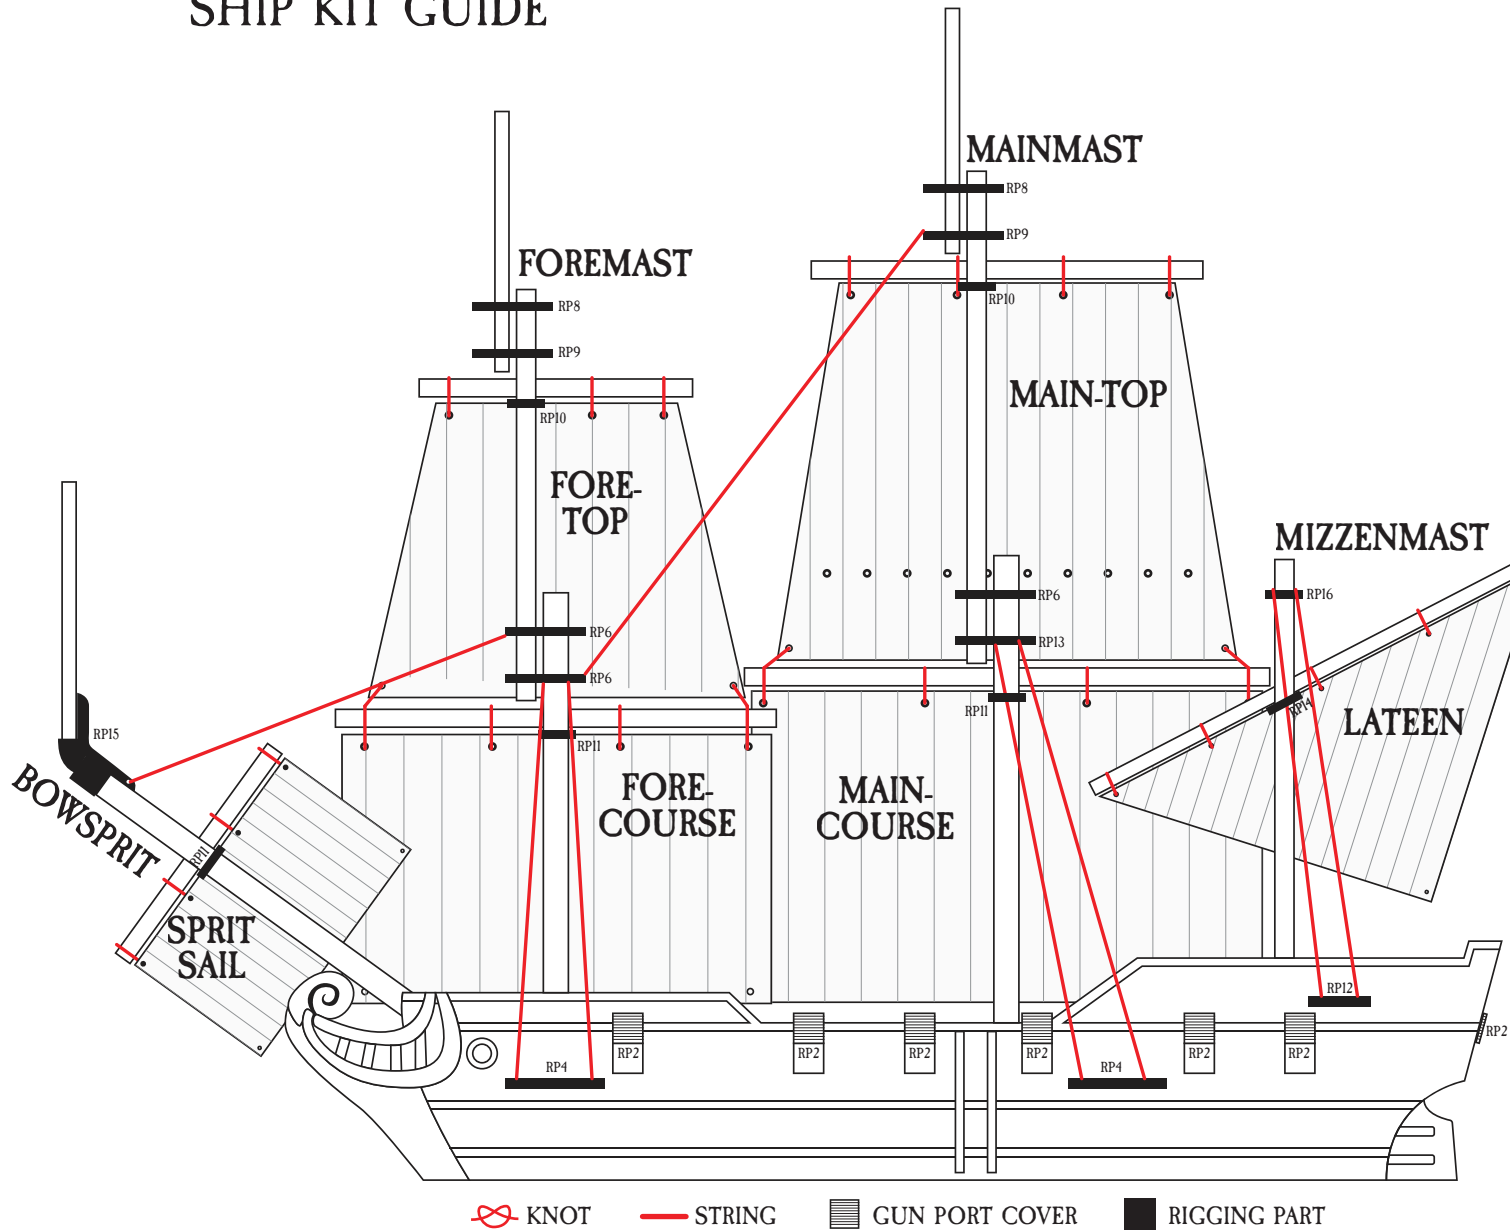

LIGHT FRIGATE

SHIP KIT GUIDE

RIGGING PARTS

QTY.

	RP15	1
	RP2	14
	RP4	4
	RP12	2
	RP6	3
	RP8	2
	RP9	2
	RP13	1
	RP10	2
	RP11	3
	RP14	1
	RP16	1

Blood & Plunder

FIRELOCKGAMES.COM

FORE-TOP SAIL

FORE-COURSE SAIL

SPRIT SAIL

LIGHT FRIGATE SAIL CUT-OUT

FORE-COURSE SAIL

FORE-TOP SAIL

SPRIT SAIL

LIGHT FRIGATE SAIL CUT-OUT

LIGHT FRIGATE SAIL CUT-OUT

MAIN-COURSE SAIL

MAIN-TOP SAIL

LIGHT FRIGATE
SAIL CUT-OUT

LIGHT FRIGATE SAIL CUT-OUT

LIGHT FRIGATE SAIL CUT-OUT

Print Lateen's front and back pages with the double sided settings from your printer.