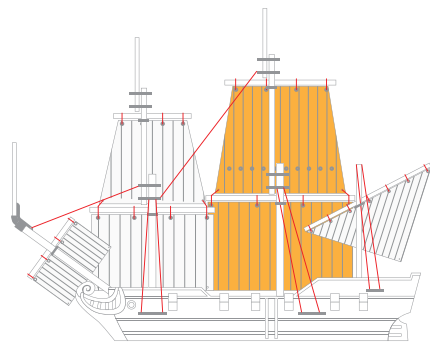

LIGHT FRIGATE

SHIP KIT GUIDE

RIGGING PARTS

QTY.

	RP15	1
	RP2	14
	RP4	4
	RP12	2
	RP6	3
	RP8	2
	RP9	2
	RP13	1
	RP10	2
	RP11	3
	RP14	1
	RP16	1

Blood & Plunder

FIRELOCKGAMES.COM

FORE-TOP SAIL

FORE-COURSE SAIL

SPRIT SAIL

LIGHT FRIGATE SAIL CUT-OUT

FORE-COURSE SAIL

FORE-TOP SAIL

SPRIT SAIL

LIGHT FRIGATE SAIL CUT-OUT

LIGHT FRIGATE SAIL CUT-OUT

MAIN-COURSE SAIL

MAIN-TOP SAIL

LIGHT FRIGATE
SAIL CUT-OUT

LIGHT FRIGATE SAIL CUT-OUT

LIGHT FRIGATE SAIL CUT-OUT

Print Lateen's front and back pages with the double sided settings from your printer.