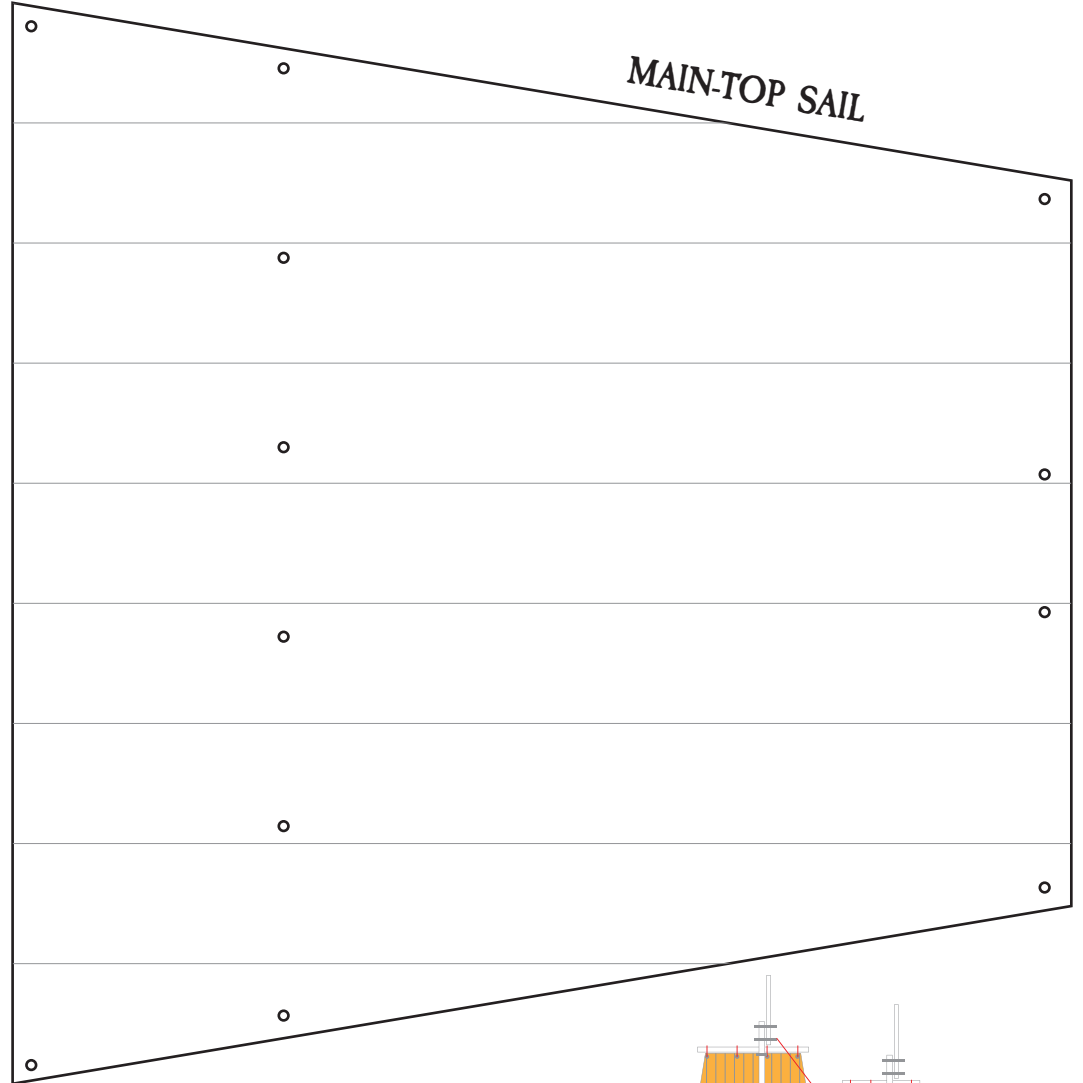

FORE-COURSE SAIL

SPRIT SAIL

LIGHT FRIGATE SAIL CUT-OUT

FORE-COURSE SAIL

FORE-TOP SAIL

SPRIT SAIL

LIGHT FRIGATE SAIL CUT-OUT

LIGHT FRIGATE SAIL CUT-OUT

MAIN-COURSE SAIL

MAIN-TOP SAIL

LIGHT FRIGATE
SAIL CUT-OUT

LIGHT FRIGATE SAIL CUT-OUT

LIGHT FRIGATE SAIL CUT-OUT

Print Lateen's front and back pages with the double sided settings from your printer.