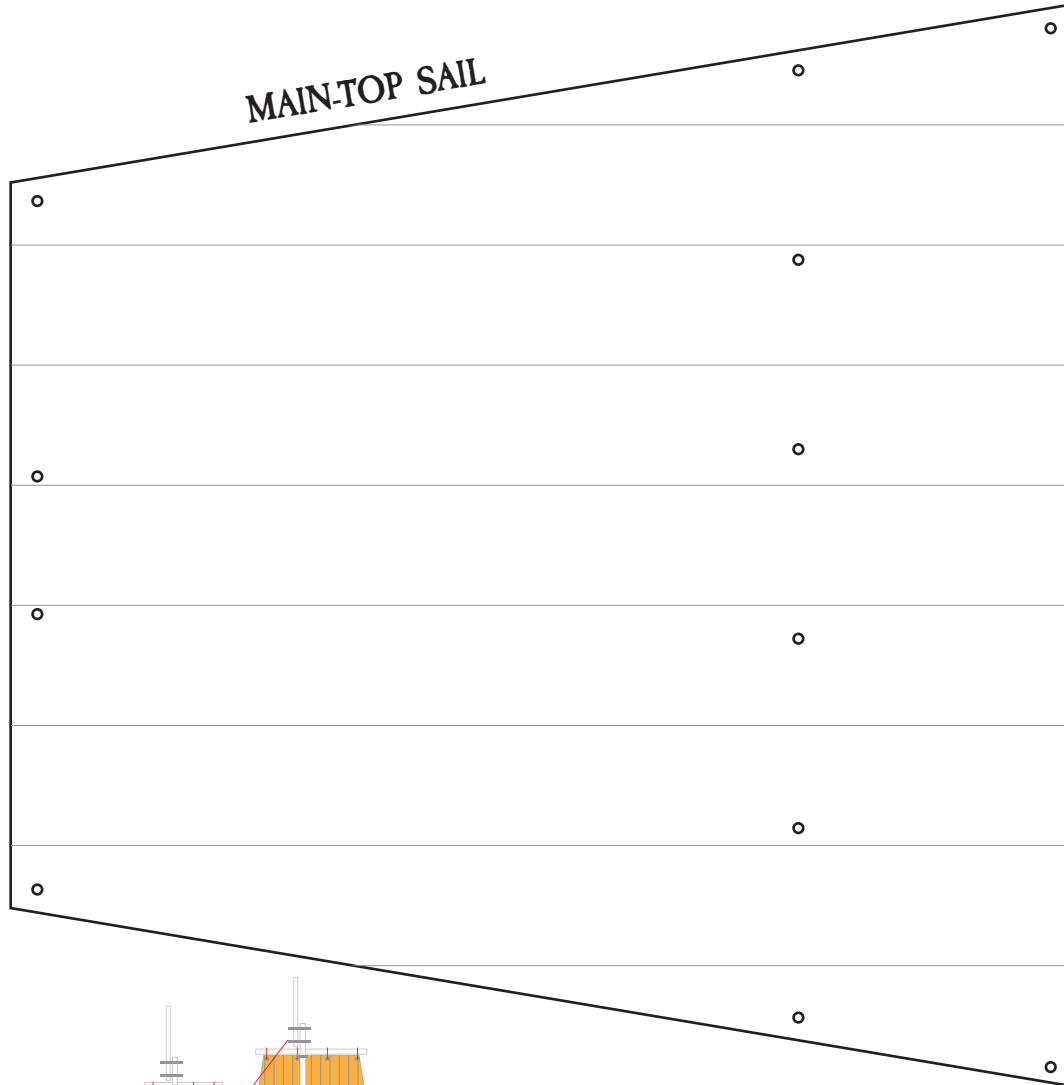

FORE-COURSE SAIL

SPRIT SAIL

LIGHT FRIGATE SAIL CUT-OUT

FORE-COURSE SAIL

FORE-TOP SAIL

SPRIT SAIL

LIGHT FRIGATE SAIL CUT-OUT

LIGHT FRIGATE SAIL CUT-OUT

MAIN-COURSE SAIL

MAIN-TOP SAIL

LIGHT FRIGATE
SAIL CUT-OUT

LIGHT FRIGATE SAIL CUT-OUT

LIGHT FRIGATE SAIL CUT-OUT

Print Lateen's front and back pages with the double sided settings from your printer.