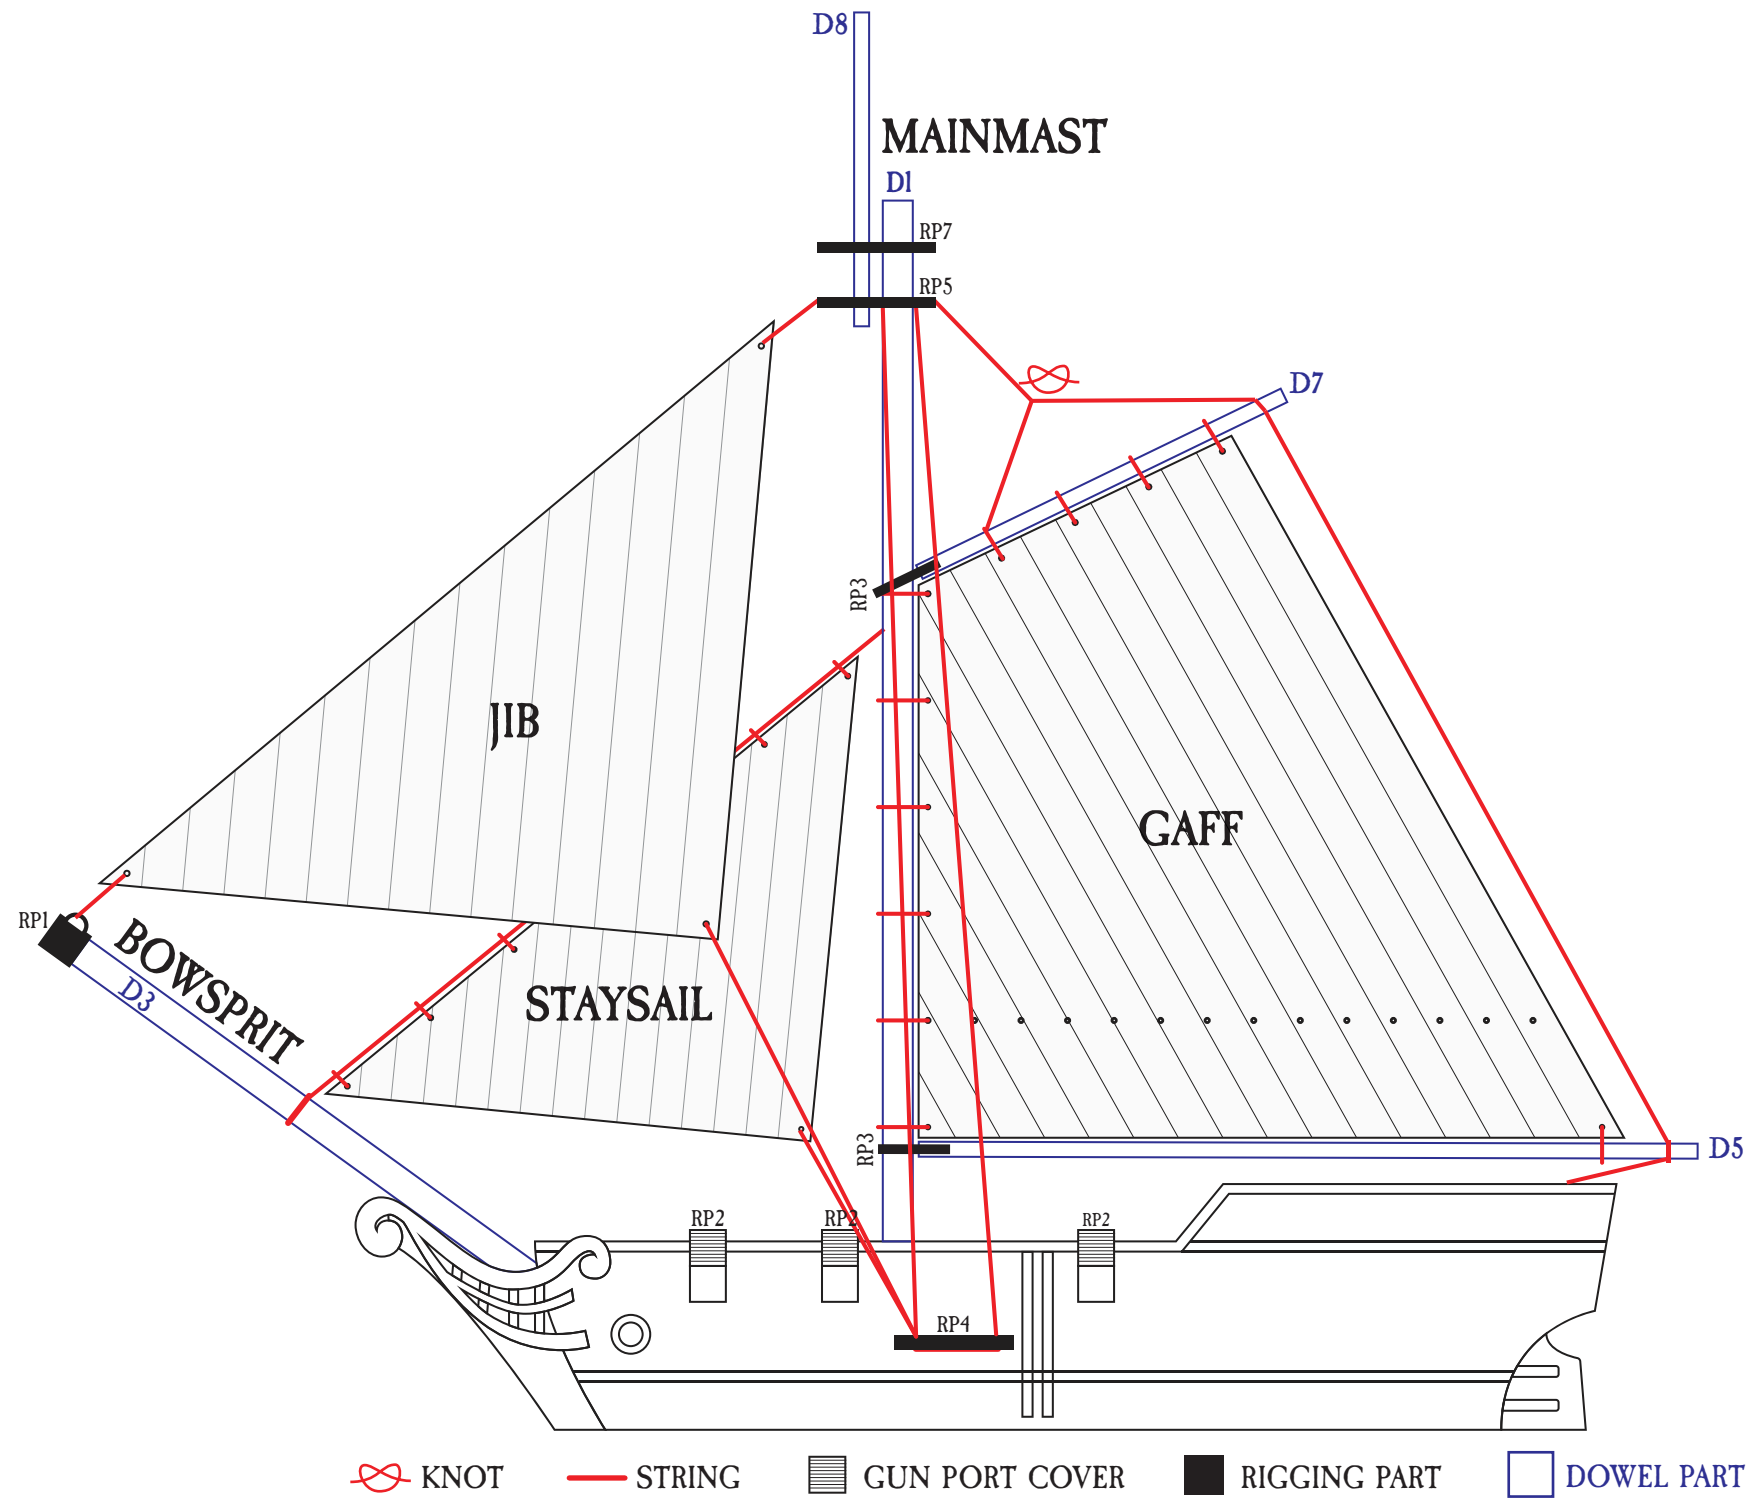

SLOOP

SHIP KIT GUIDE

RIGGING PARTS QTY.

| | | |
|--|-----|---|
| | RP1 | 1 |
| | RP2 | 6 |
| | RP3 | 2 |
| | RP4 | 2 |
| | RP5 | 1 |
| | RP7 | 1 |