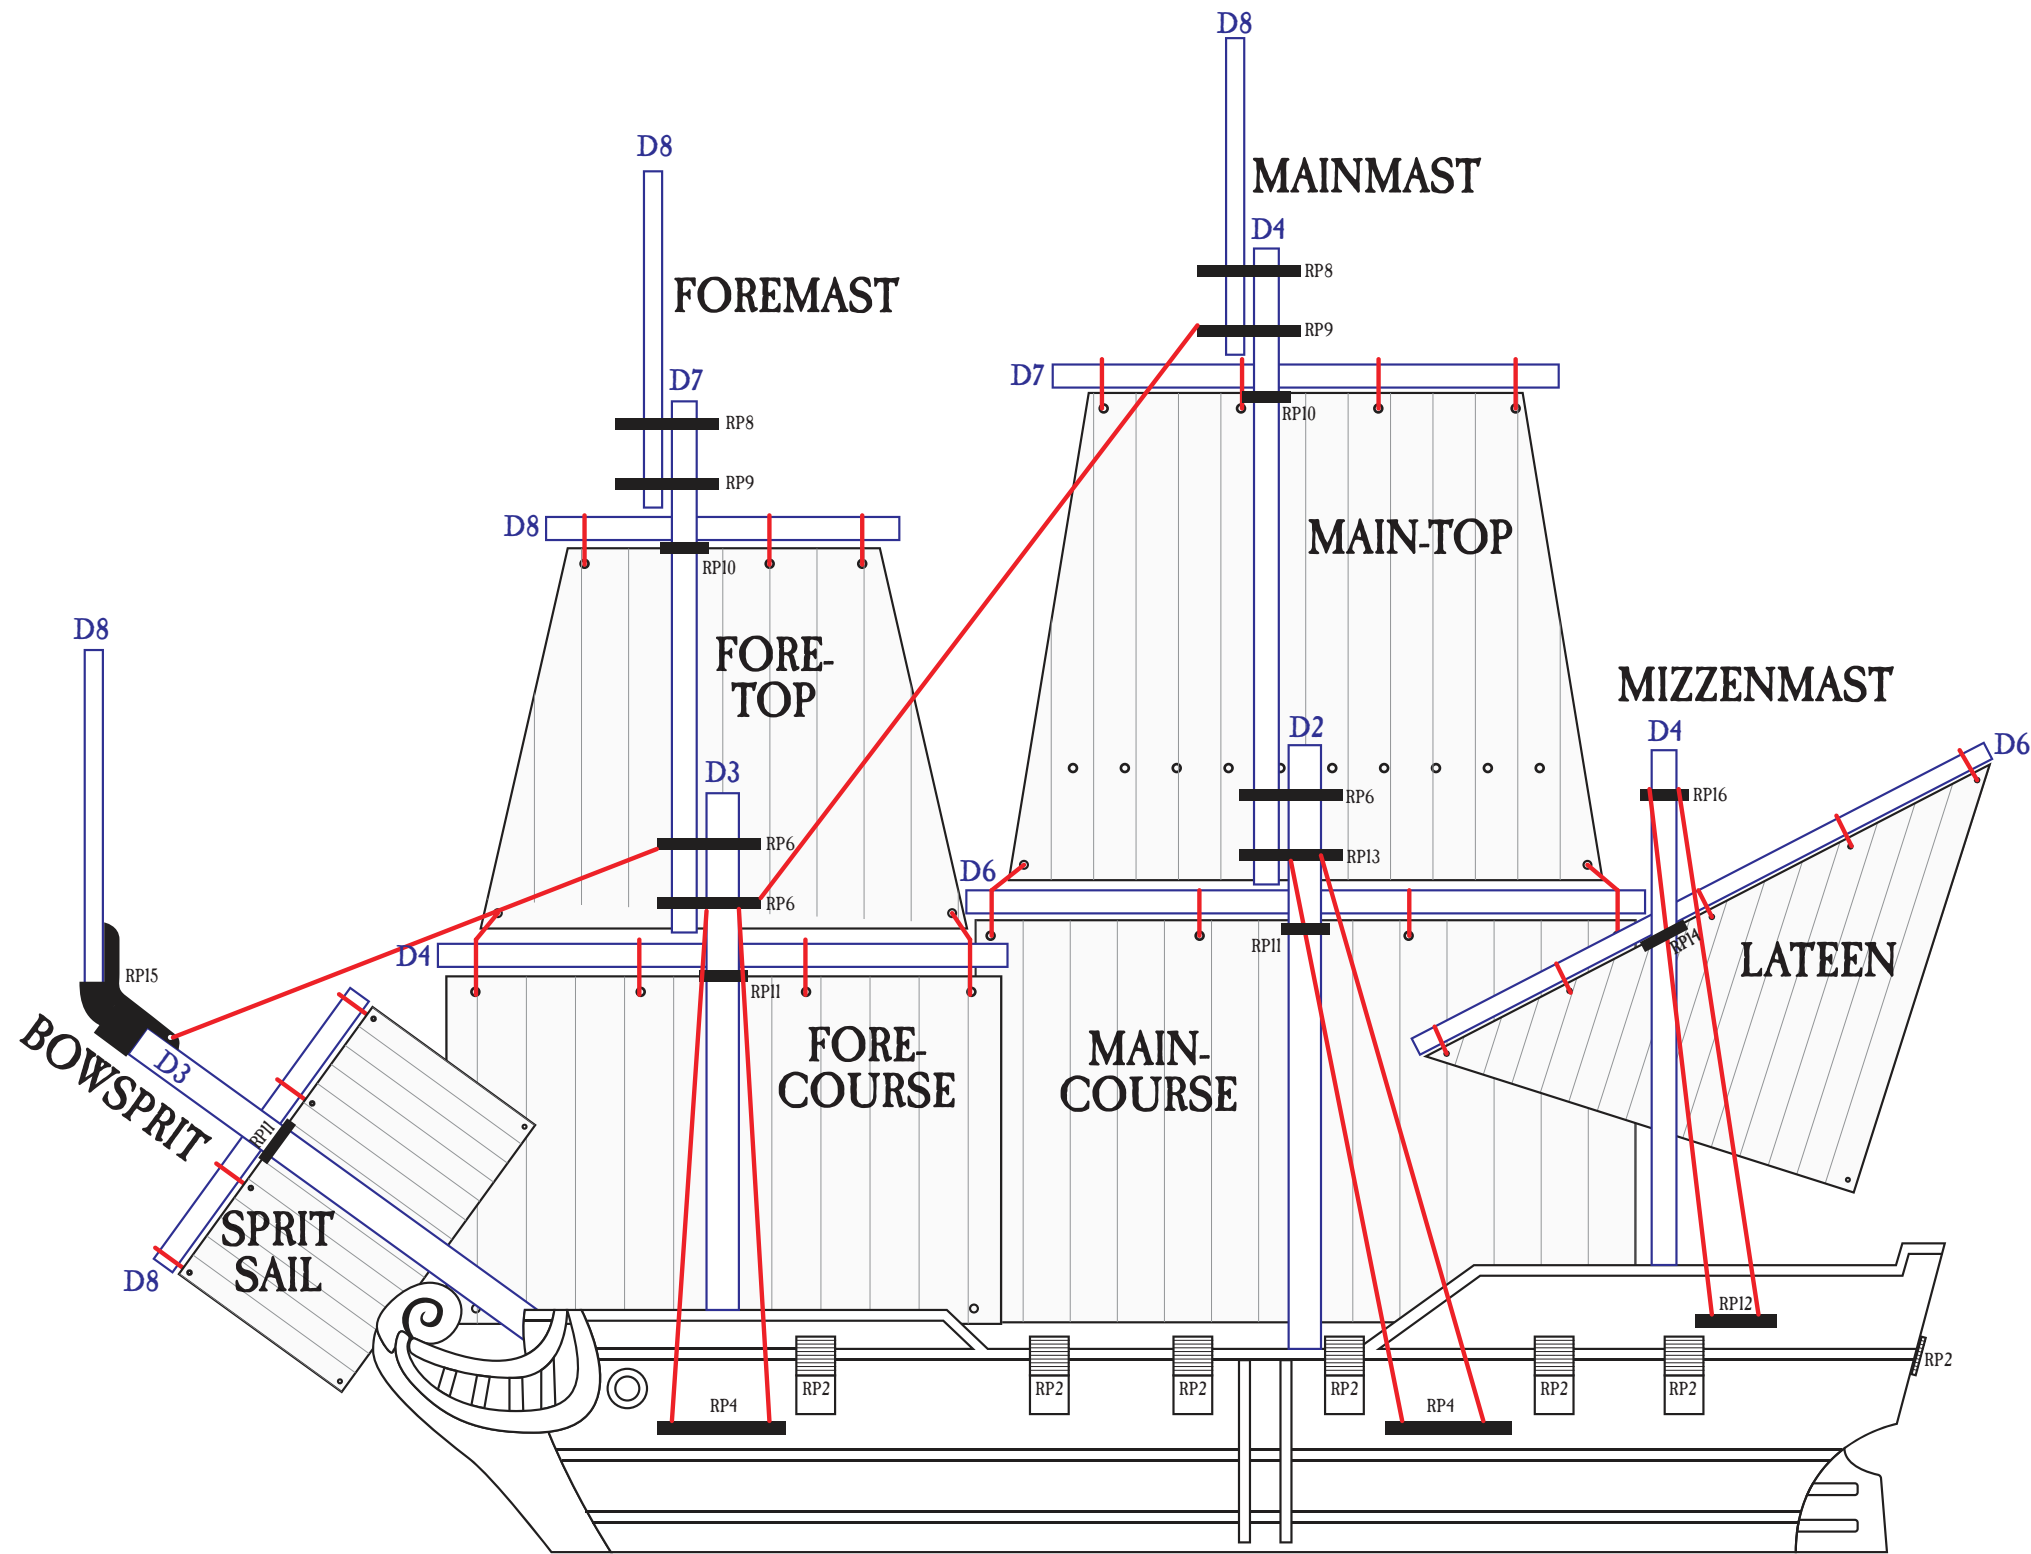

FRIGATE

SHIP KIT GUIDE

— STRING ▨ GUN PORT COVER ■ RIGGING PART □ DOWEL PART

RIGGING PARTS QTY.

	RP15	1
	RP2	14
	RP4	4
	RP12	2
	RP6	3
	RP8	2
	RP9	2
	RP13	1
	RP10	2
	RP11	3
	RP14	1
	RP16	1

FRIGATE

SHIP KIT GUIDE