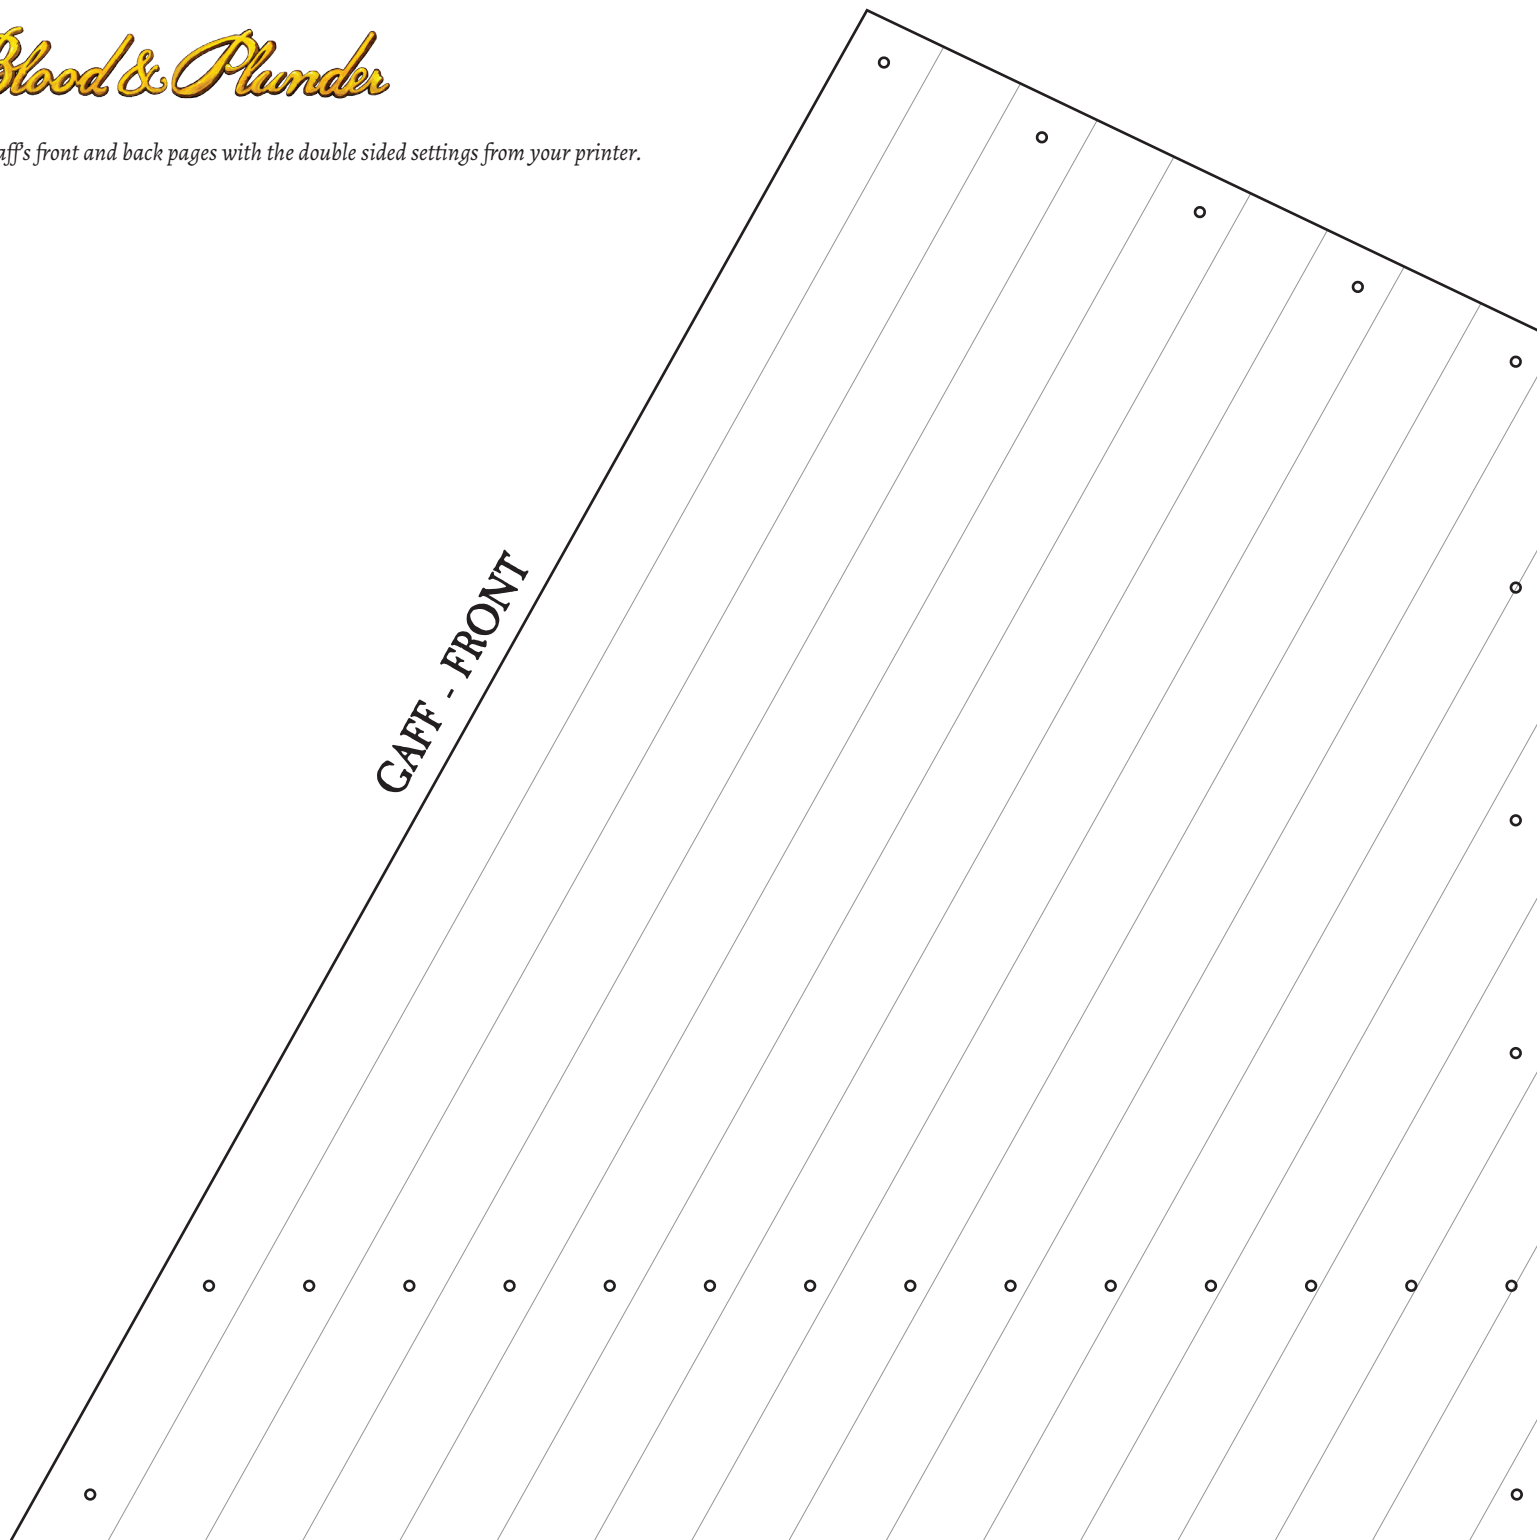

SLOOP
SAIL CUT-OUT

STAYSAIL - BACK

SLOOP
SAIL CUT-OUT

Blood & Plunder

Print Gaff's front and back pages with the double sided settings from your printer.

SLOOP
SAIL CUT-OUT

Blood & Plunder

Print Gaff's front and back pages with the double sided settings from your printer.

SLOOP
SAIL CUT-OUT