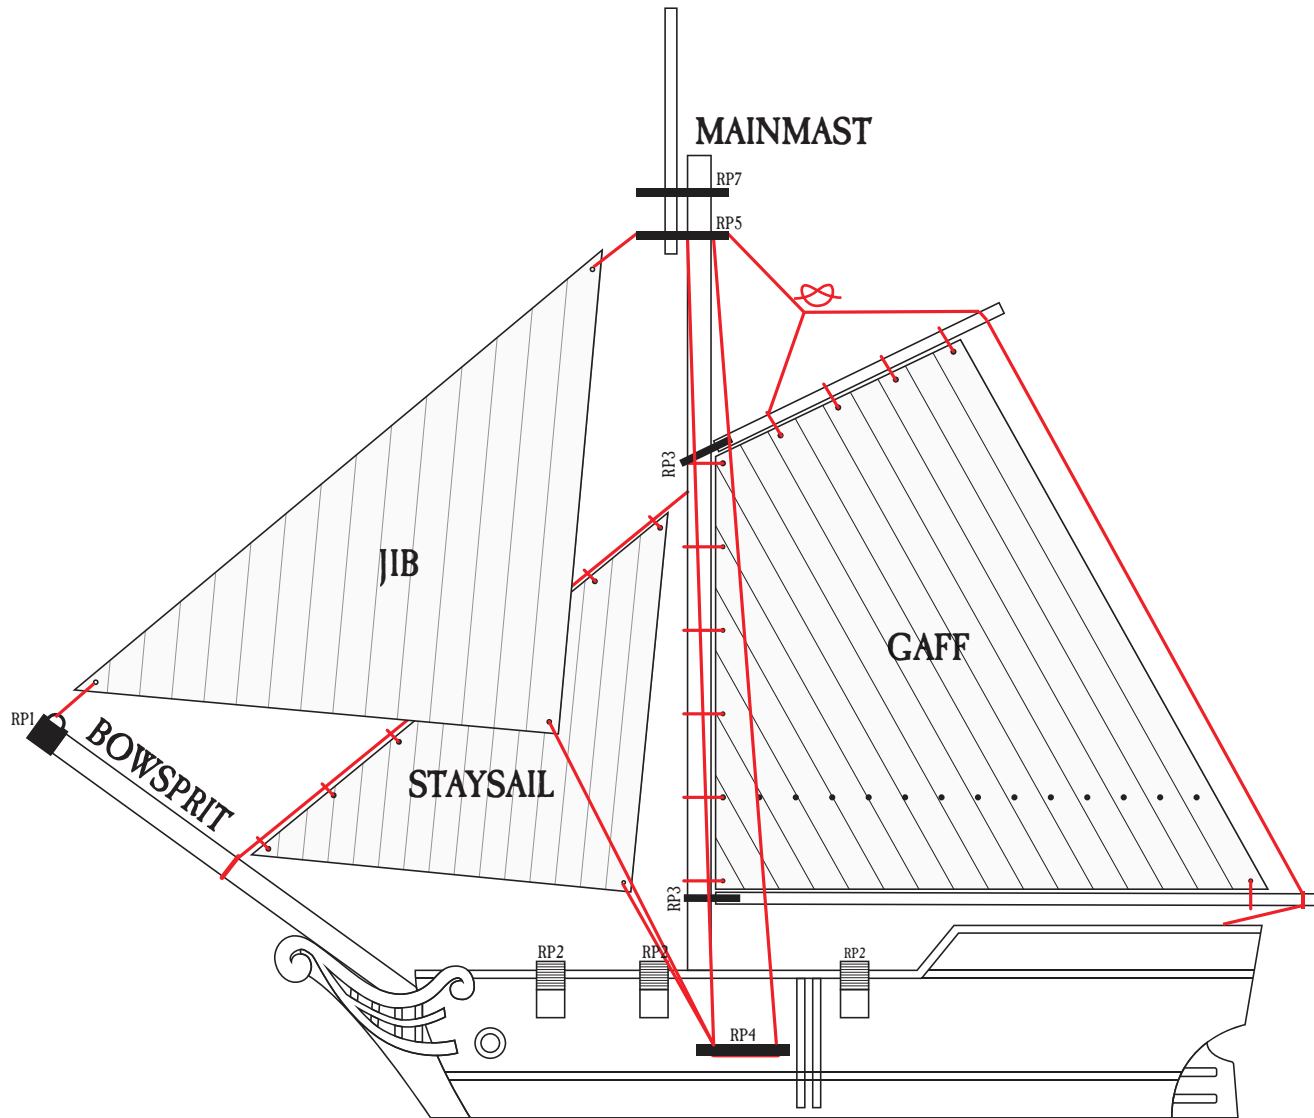

SLOOP

SHIP KIT GUIDE

 KNOT
  STRING
  GUN PORT COVER
  RIGGING PART

RIGGING PARTS

QTY.

RP1

1

RP2

SLOOP
SAIL CUT-OUT

STAYSAIL - BACK

SLOOP
SAIL CUT-OUT

Blood & Plunder

Print Gaff's front and back pages with the double sided settings from your printer.

SLOOP
SAIL CUT-OUT

Blood & Plunder

Print Gaff's front and back pages with the double sided settings from your printer.

SLOOP
SAIL CUT-OUT