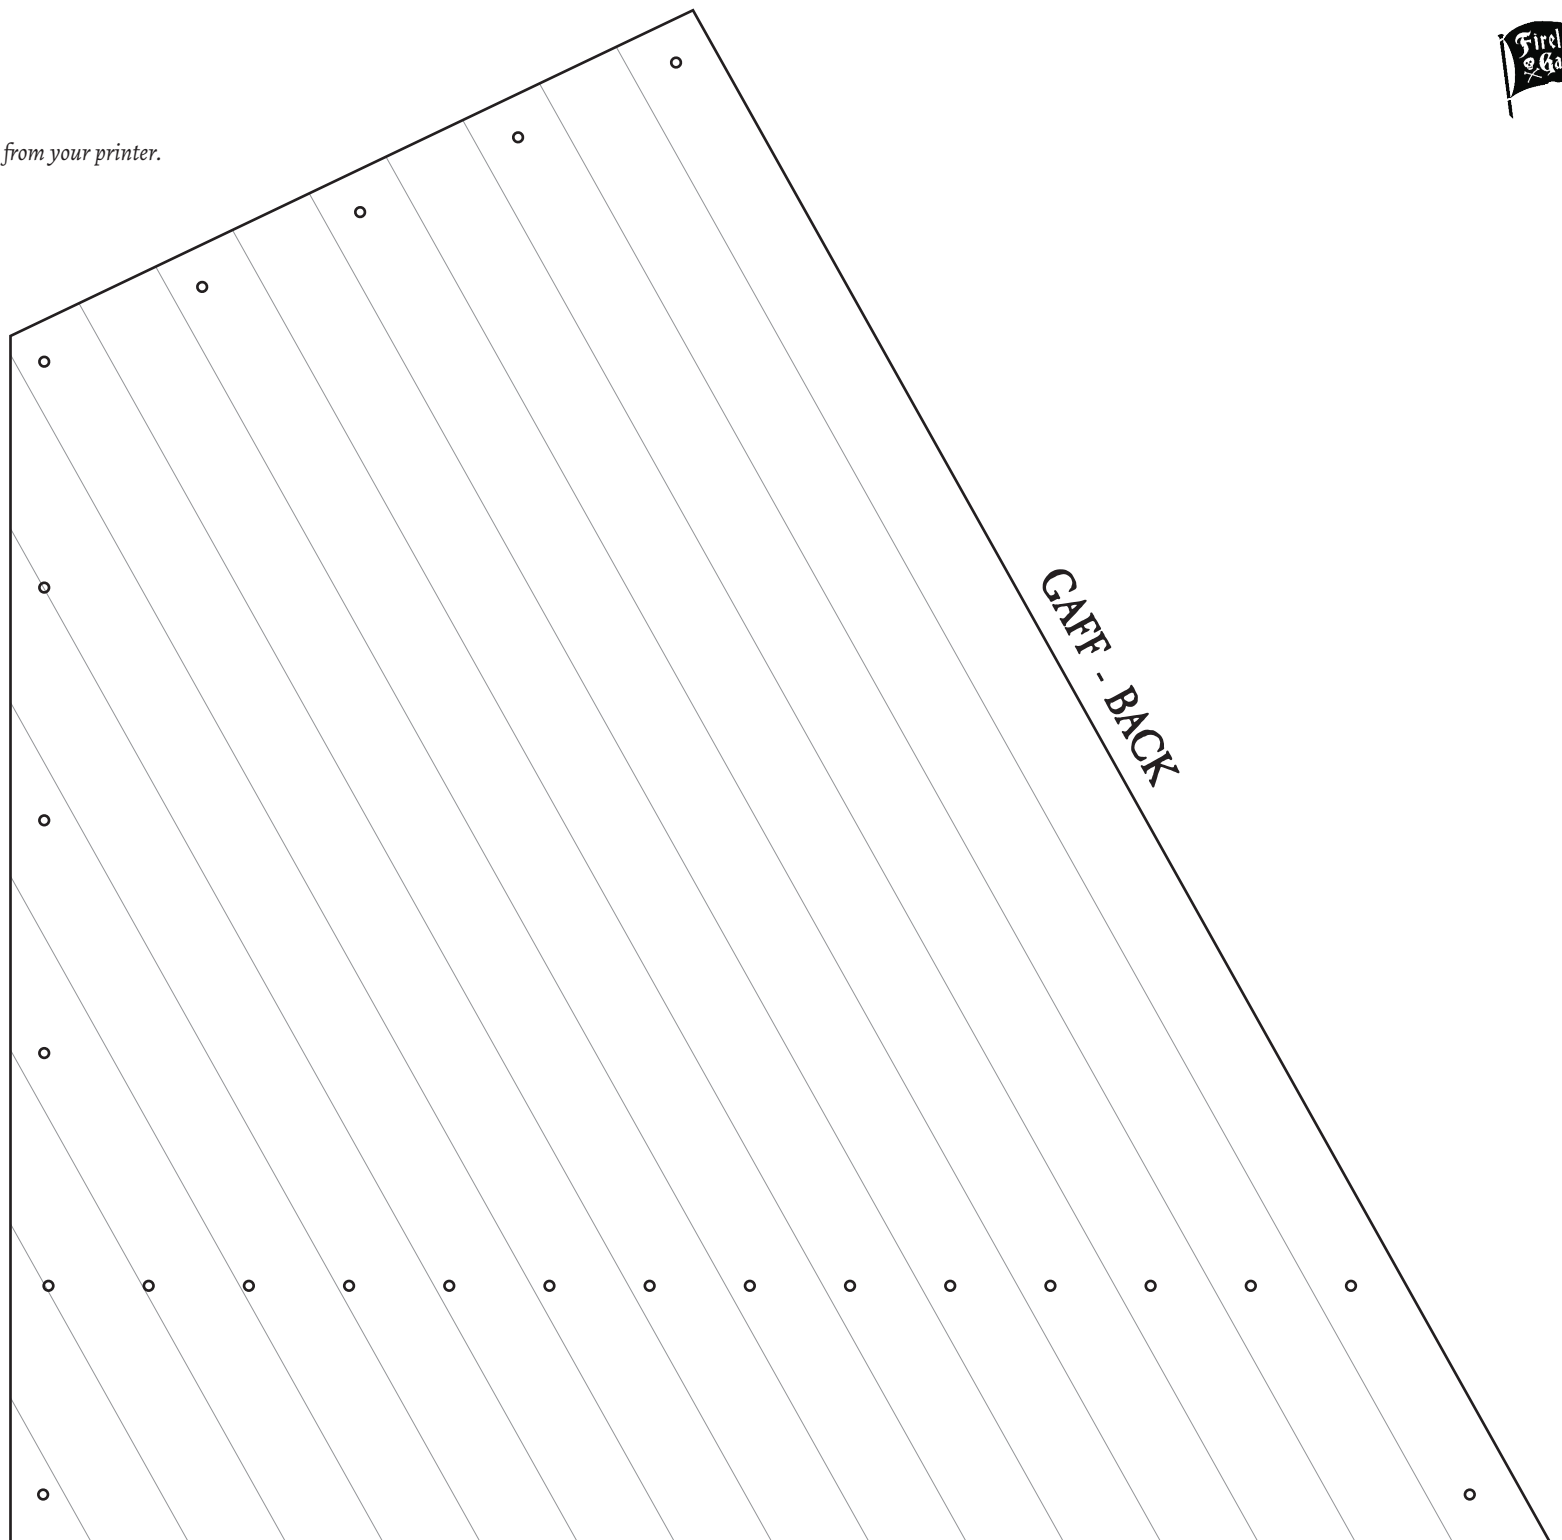

SLOOP
SAIL CUT-OUT

STAYSAIL - BACK

SLOOP
SAIL CUT-OUT

Blood & Plunder

Print Gaff's front and back pages with the double sided settings from your printer.

SLOOP
SAIL CUT-OUT

Blood & Plunder

Print Gaff's front and back pages with the double sided settings from your printer.

SLOOP
SAIL CUT-OUT