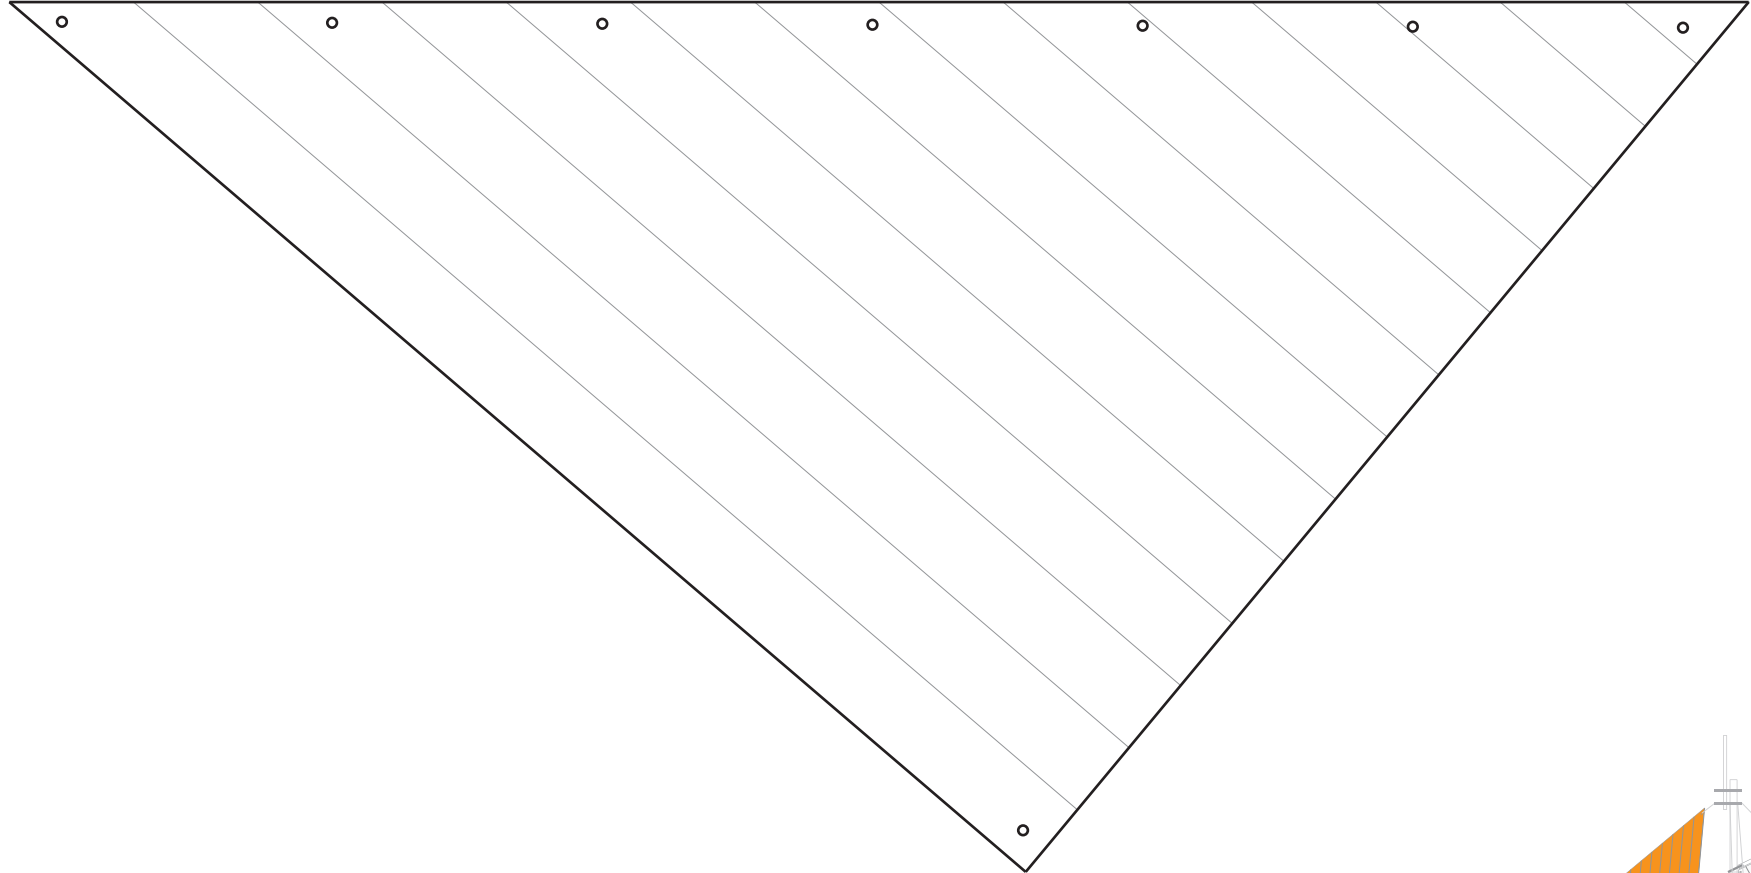

JIB - BACK

SLOOP
SAIL CUT-OUT