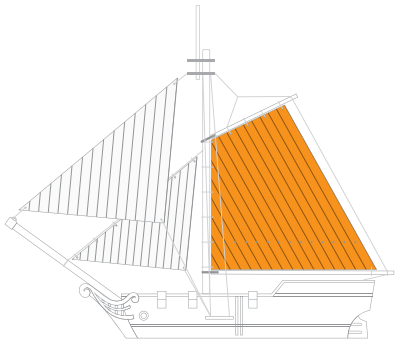

SLOOP

SHIP KIT GUIDE

 KNOT
  STRING
  GUN PORT COVER
  RIGGING PART

RIGGING PARTS

QTY.

RP1

1

RP2

SLOOP
SAIL CUT-OUT

STAYSAIL - BACK

SLOOP
SAIL CUT-OUT

Blood & Plunder

Print Gaff's front and back pages with the double sided settings from your printer.

SLOOP
SAIL CUT-OUT

Blood & Plunder

Print Gaff's front and back pages with the double sided settings from your printer.

SLOOP
SAIL CUT-OUT