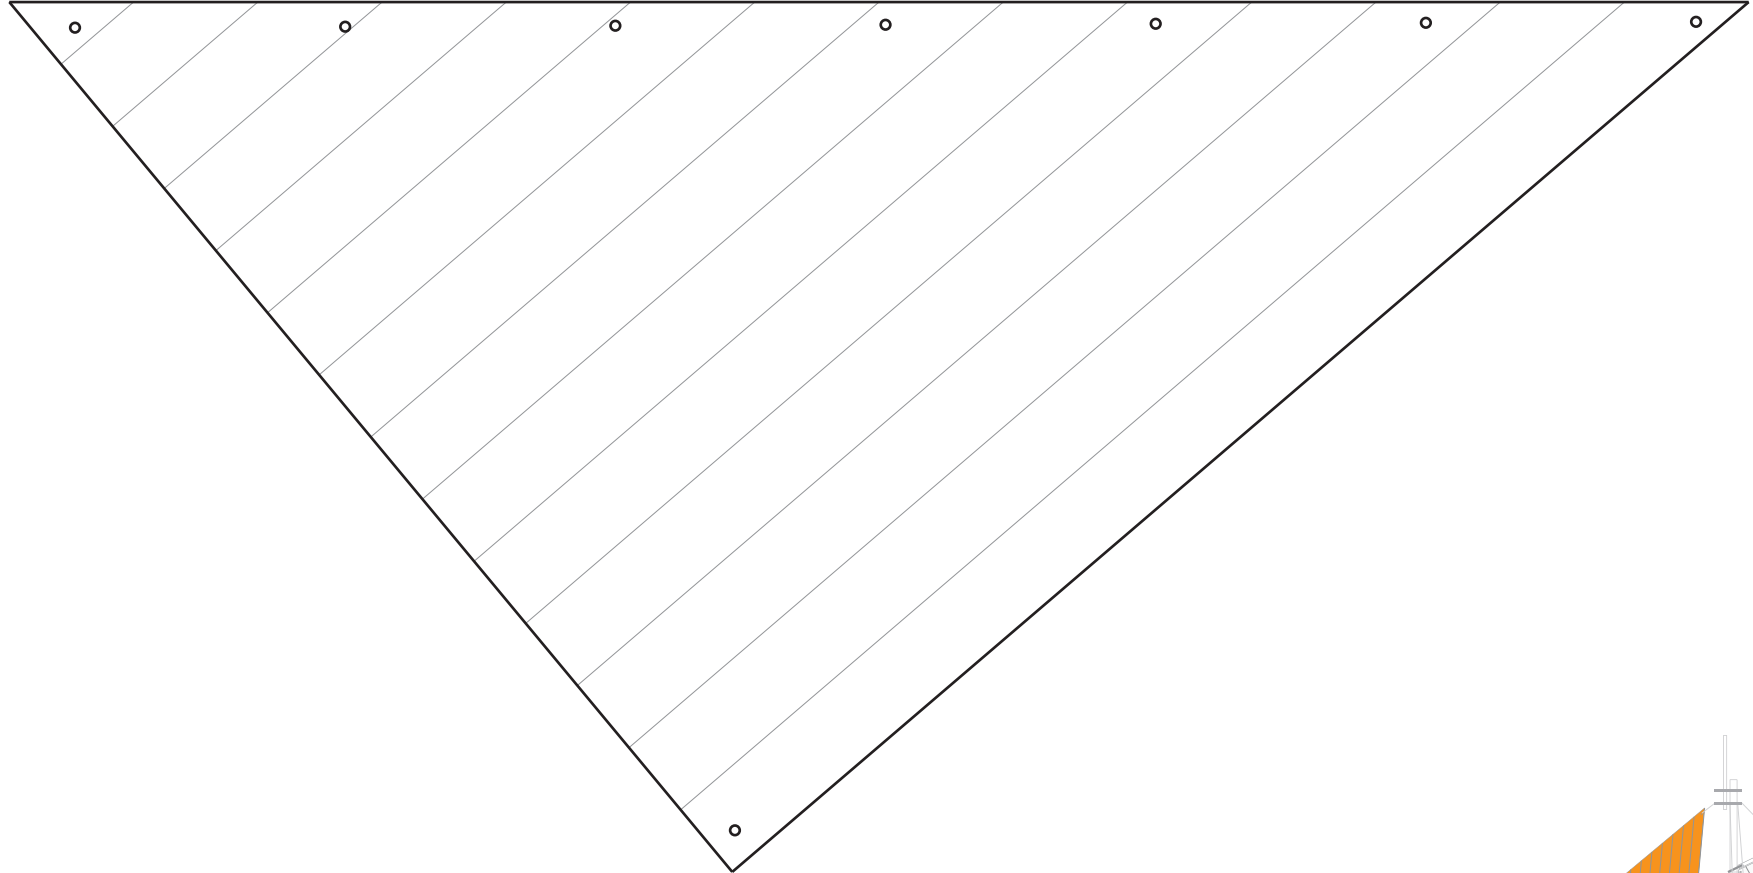

JIB - FRONT

SLOOP
SAIL CUT-OUT