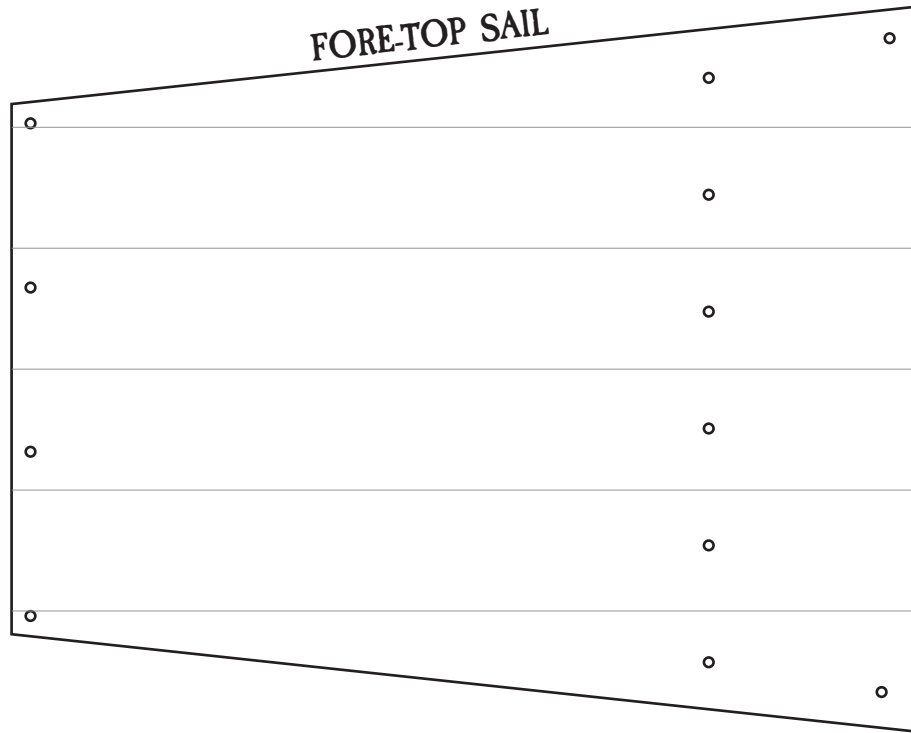

### RIGGING PARTS

QTY.

	RP1	1
	RP2	8
	RP3	2
	RP4	4
	RP5	1
	RP6	2
	RP7	1
	RP8	1
	RP9	1
	RP10	1
	RP11	2

*Blood & Plunder*

FIRELOCKGAMES.COM

FORE-TOP SAIL

FORE-COURSE SAIL

SPRIT SAIL

**BRIGANTINE**  
SAIL CUT-OUT

FORE-COURSE SAIL

FORE-TOP SAIL

SPRIT SAIL

**BRIGANTINE**  
SAIL CUT-OUT

Print Gaff's front and back pages with the double sided settings from your printer.

**BRIGANTINE**  
SAIL CUT-OUT