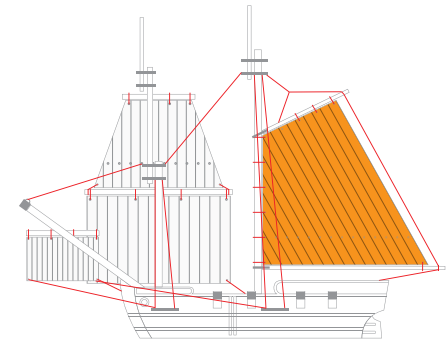

## SHIP KIT GUIDE

⊗ KNOT   
 — STRING   
  GUN PORT COVER   
  RIGGING PART

**BRIGANTINE**  
SAIL CUT-OUT

FORE-COURSE SAIL

FORE-TOP SAIL

SPRIT SAIL

**BRIGANTINE**  
SAIL CUT-OUT

Print Gaff's front and back pages with the double sided settings from your printer.

**BRIGANTINE**  
SAIL CUT-OUT