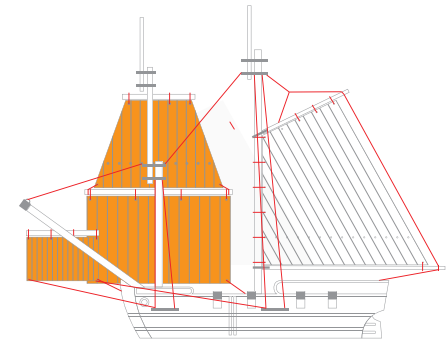

### RIGGING PARTS

QTY.

	RP1	1
	RP2	8
	RP3	2
	RP4	4
	RP5	1
	RP6	2
	RP7	1
	RP8	1
	RP9	1
	RP10	1
	RP11	2

*Blood & Plunder*

FIRELOCKGAMES.COM

FORE-TOP SAIL

FORE-COURSE SAIL

SPRIT SAIL

**BRIGANTINE**  
SAIL CUT-OUT

FORE-COURSE SAIL

FORE-TOP SAIL

SPRIT SAIL

**BRIGANTINE**  
SAIL CUT-OUT

Print Gaff's front and back pages with the double sided settings from your printer.

**BRIGANTINE**  
SAIL CUT-OUT