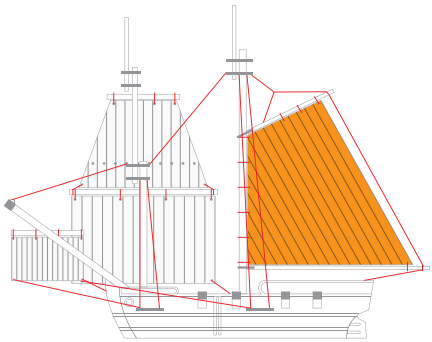

Blood & Plunder

Print Gaff's front and back pages with the double sided settings from your printer.

BRIGANTINE
SAIL CUT-OUT