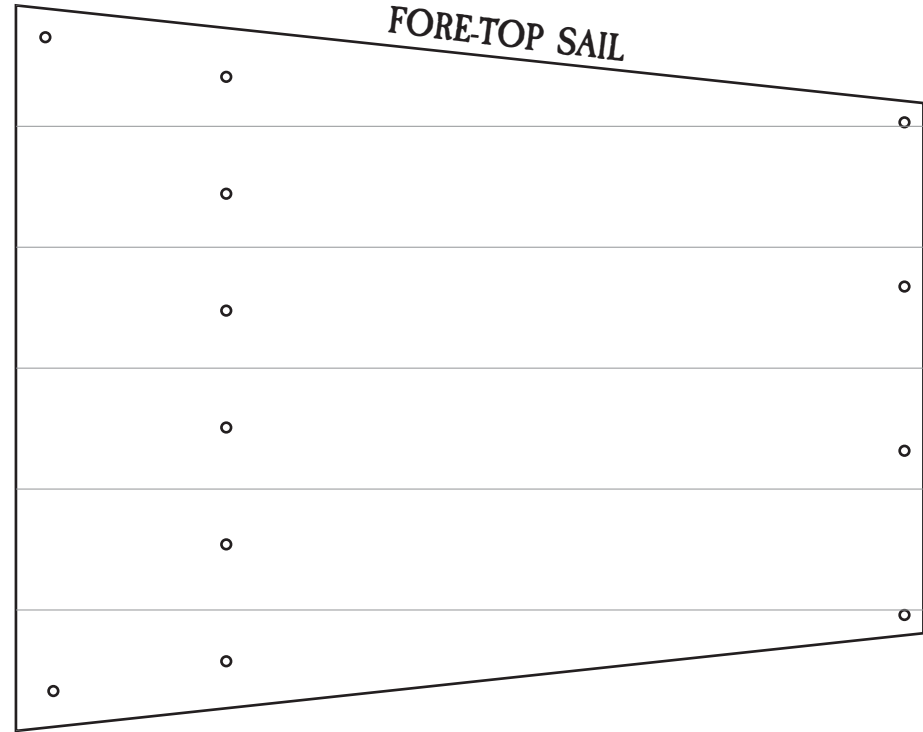

### RIGGING PARTS

QTY.

	RP1	1
	RP2	8
	RP3	2
	RP4	4
	RP5	1
	RP6	2
	RP7	1
	RP8	1
	RP9	1
	RP10	1
	RP11	2

*Blood & Plunder*

FIRELOCKGAMES.COM

FORE-TOP SAIL

FORE-COURSE SAIL

SPRIT SAIL

**BRIGANTINE**  
SAIL CUT-OUT

FORE-COURSE SAIL

FORE-TOP SAIL

SPRIT SAIL

**BRIGANTINE**  
SAIL CUT-OUT

Print Gaff's front and back pages with the double sided settings from your printer.

**BRIGANTINE**  
SAIL CUT-OUT